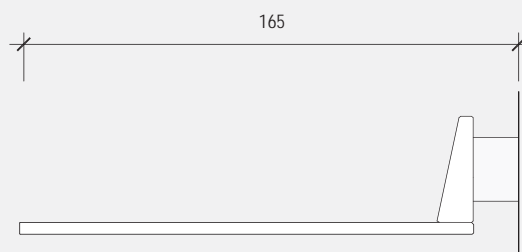

EASYRAIL LEAF

Mensola 300 / Shelf 300

pianta / *plan*

fronte / *front*

fianco / *side*

alluminio verniciato bianco o nero
lid aluminum black or white painted