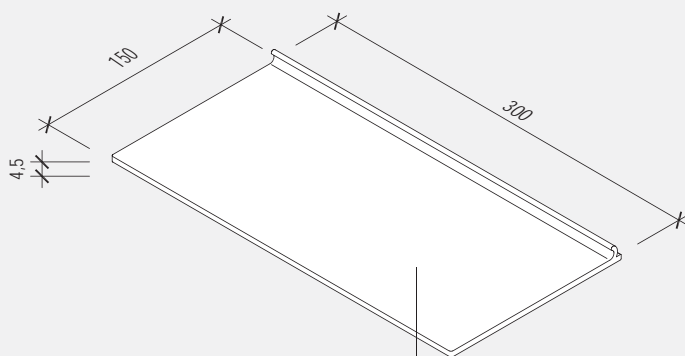

EASYRAIL LEAF

Mensola 300 / Shelf 300

pianta / *plan*

fronte / *front*

fianco / *side*

alluminio verniciato bianco o nero
lid aluminum black or white painted