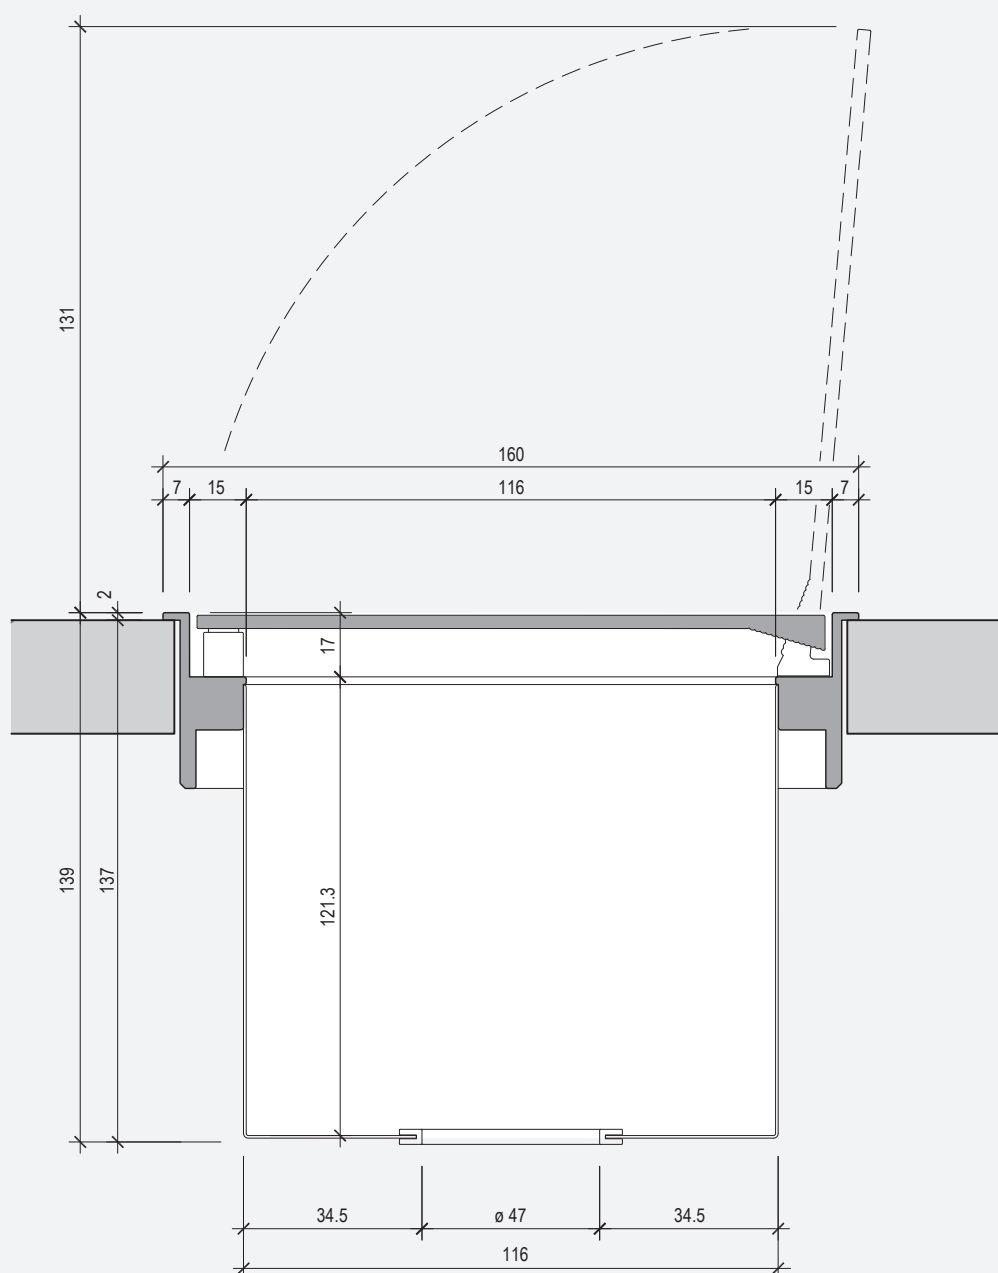

EasyRack Office 300

L 316 x P 160 x H 140

- Vaschetta raccogliocavi L300 H125
- Cable management box L300 H125

OFF0300PX

alluminio verniciato piombo
aluminum piombo painted

EasyRack Office