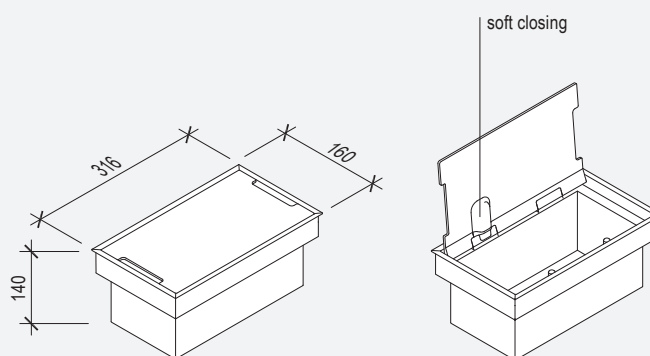

EasyRack Office 300

L 316 x P 160 x H 140

- Vaschetta raccogliocavi L300 H125
- Cable management box L300 H125

OFF0300PX

alluminio verniciato piombo
aluminum piombo painted

EasyRack Office