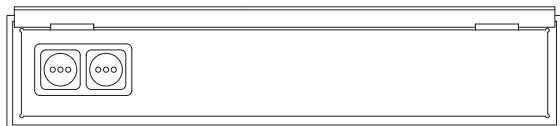

EASYRACK LIVING 800
LIV0800M01

pianta chiuso / close plan

pianta / plan

foro incasso - 4 lati
recessed hole - 4 sides

foro incasso - 3 lati
recessed hole - 3 sides

fronte / front

fianco / side