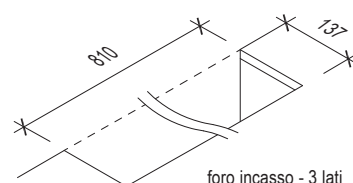

EASYRACK LIVING 800
LIV0800M01

pianta chiuso / close plan

pianta / plan

foro incasso - 4 lati
recessed hole - 4 sides

foro incasso - 3 lati
recessed hole - 3 sides

fronte / front

fianco / side