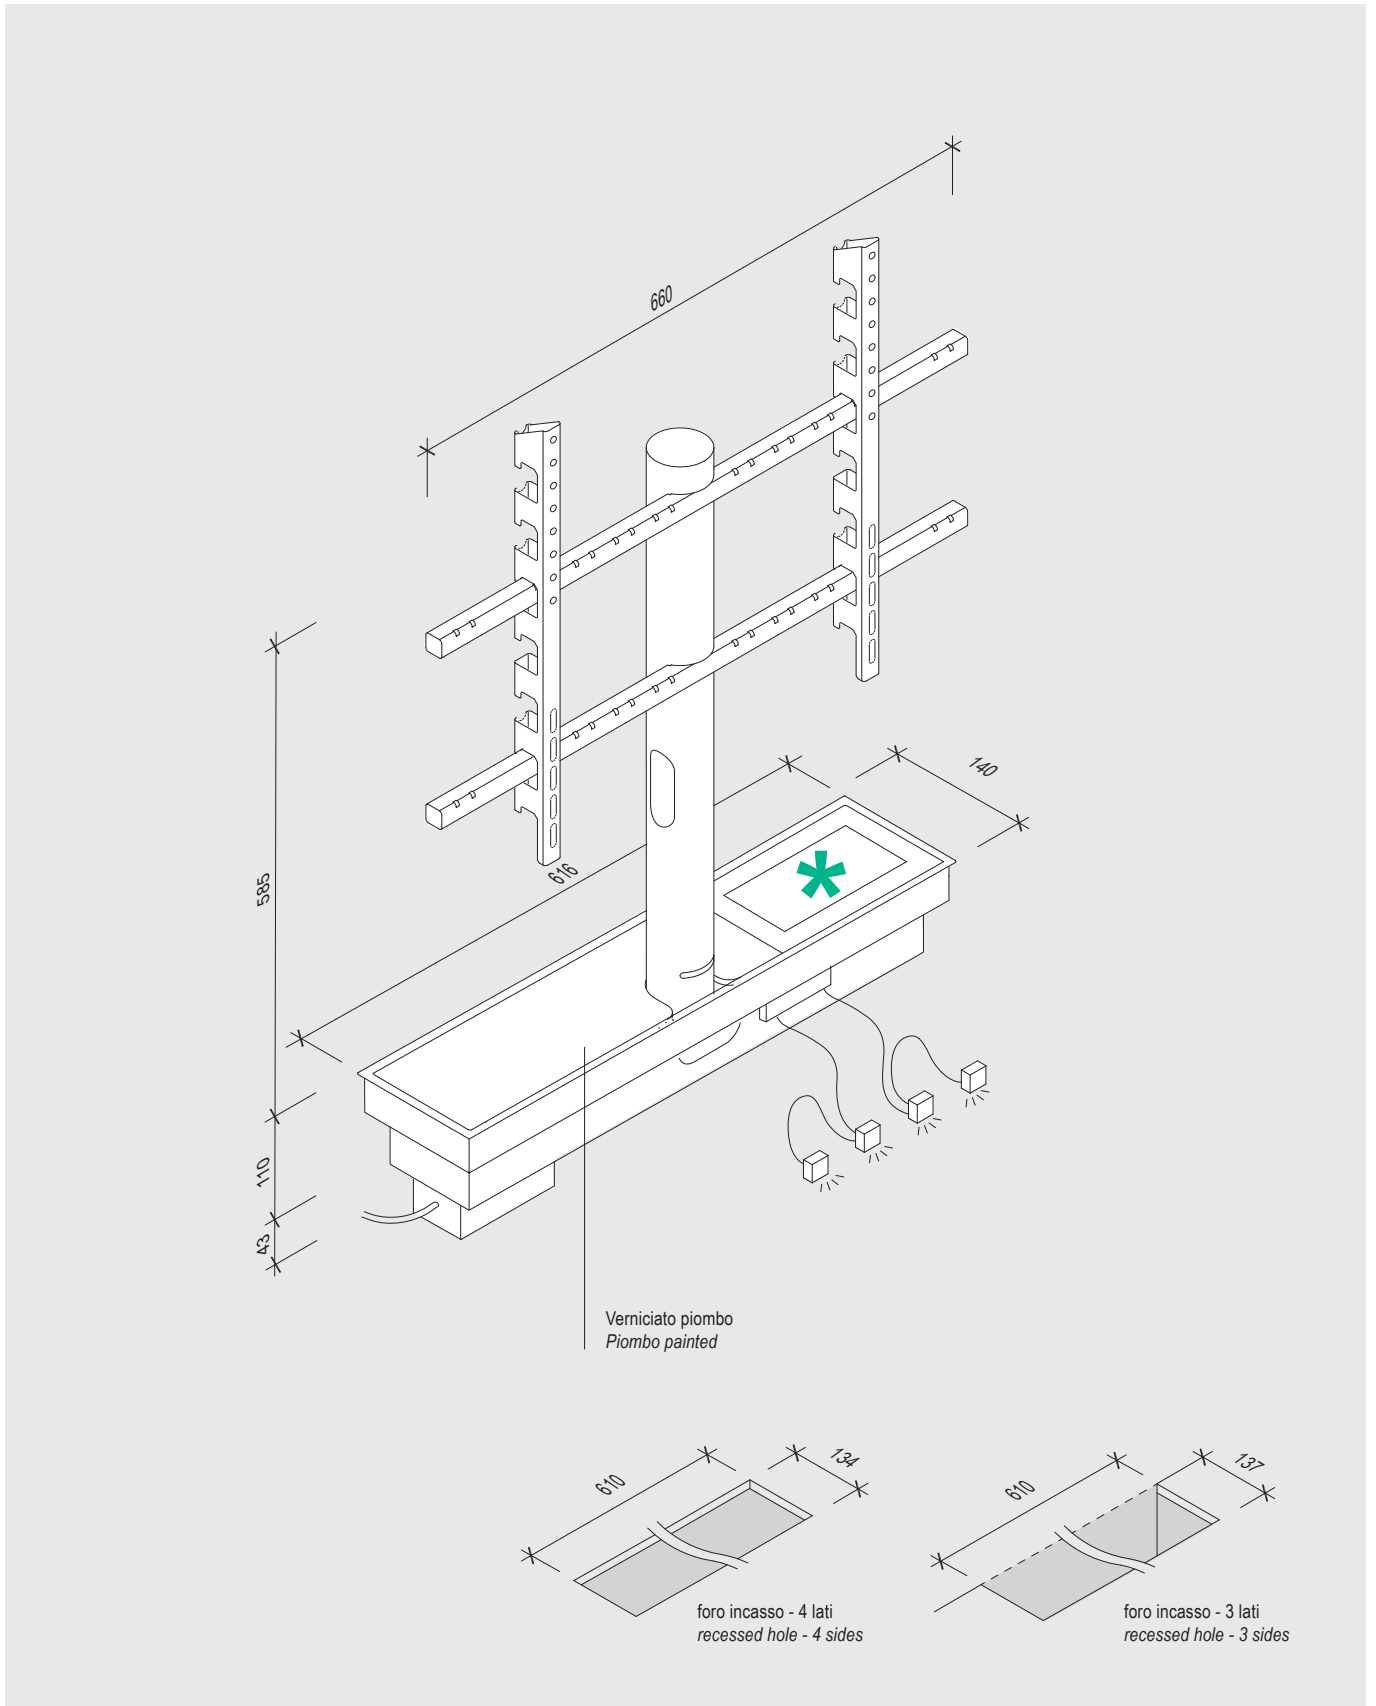

EASYRACK LIVING 600
LIV0600M06

pianta chiuso / close plan

pianta / plan

fronte / front

soft closing

fianco / side

EASYRACK LIVING 600
LIV0600M06

EASYRACK LIVING 600