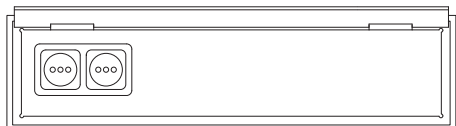

EASYRACK LIVING 600
LIV0600M01

pianta chiuso / close plan

pianta / plan

foro incasso - 4 lati
recessed hole - 4 sides

foro incasso - 3 lati
recessed hole - 3 sides

fronte / front

fianco / side