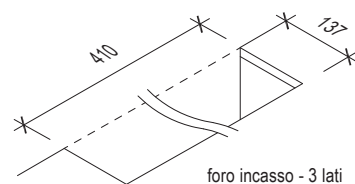

EASYRACK LIVING 400
LIV0400M02

pianta chiuso / close plan

pianta / plan

foro incasso - 4 lati
recessed hole - 4 sides

foro incasso - 3 lati
recessed hole - 3 sides

soft closing

fronte / front

fianco / side