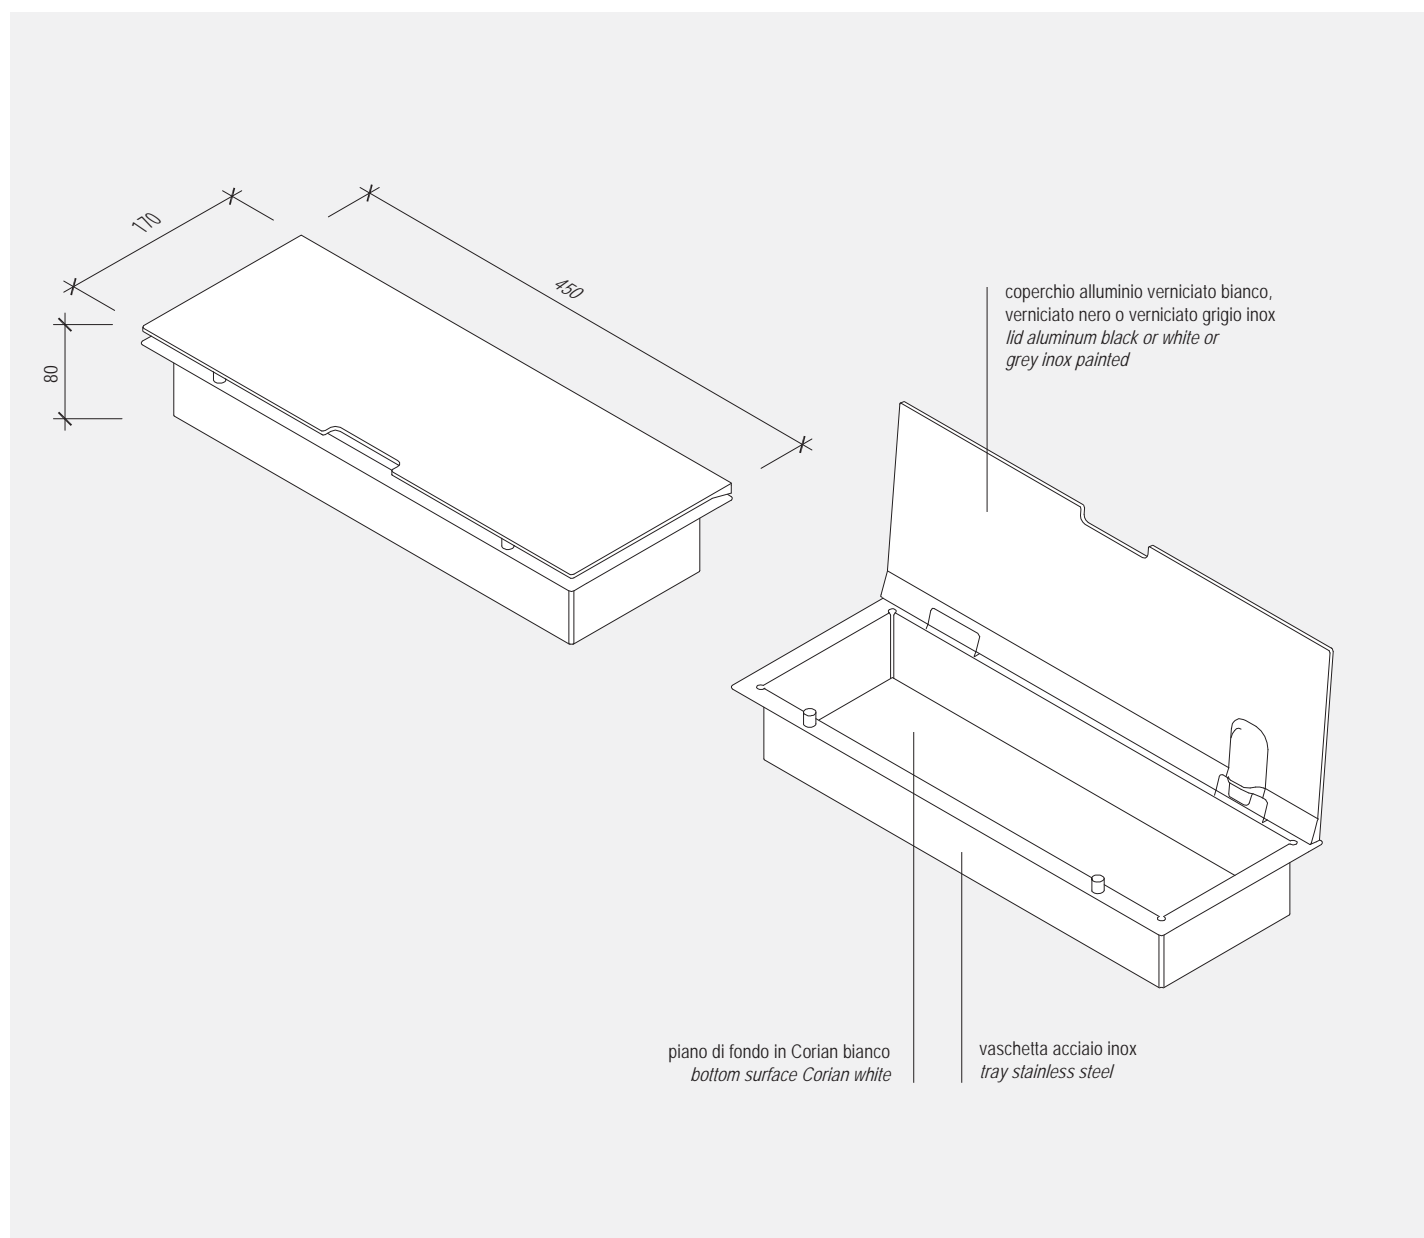

## EASYRACK KITCHEN

contenitore 450 P80 / storage 450 P80

pianta chiuso / close plan

pianta / plan

fronte / front

fianco / side

## EASYRACK KITCHEN

contenitore 450 P135 / storage 450 P135

pianta chiuso / close plan

pianta / plan

fronte / front

fianco / side

**EASyrACK KITCHEN****contenitore 450 P240 / storage 450 P240**

pianta chiuso / close plan

pianta aperto / open plan

fronte / front

fianco / side