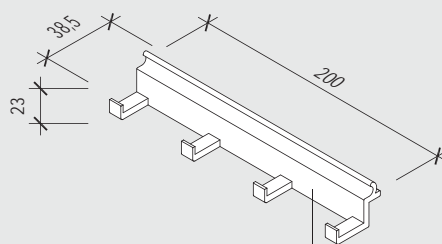

## EASYRAIL LEAF

portatazze / cup holder

pianta / plan

fronte / front

fianco / side

alluminio verniciato bianco o nero  
lid aluminum black or white painted