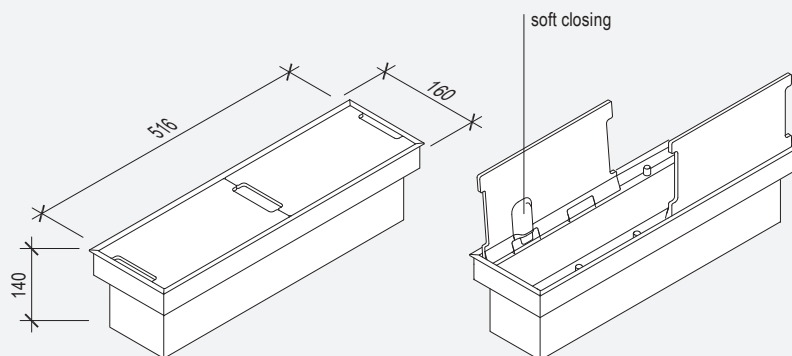

EasyRack Office 500

L 516 x P 160 x H 140

- Vaschetta raccogliocavi L500 H125
- Cable management box L500 H125

OFF0500PX

alluminio verniciato piombo
aluminum piombo painted