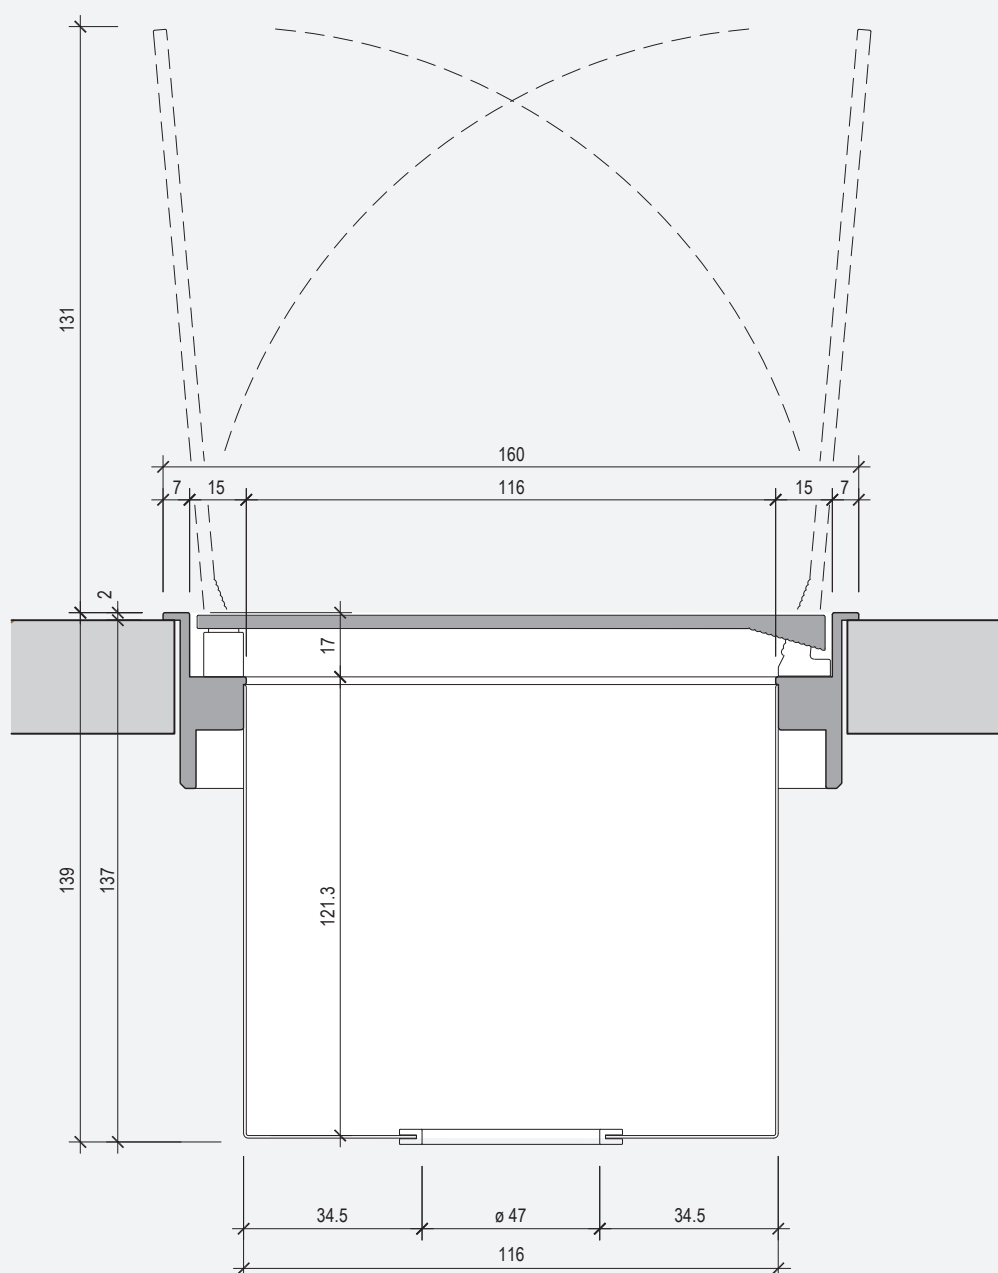

## EasyRack Office 500

L 516 x P 160 x H 140

- Vaschetta raccogliocavi L500 H125
- Cable management box L500 H125

### OFF0500PX

alluminio verniciato piombo  
aluminum piombo painted

EasyRack Office