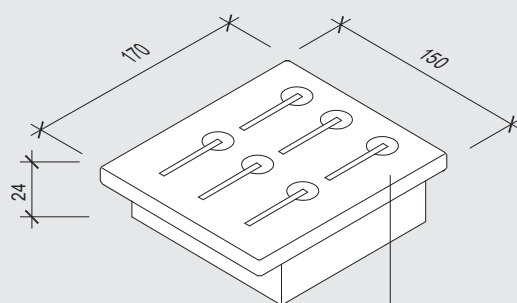

EASYRACK KITCHEN

ceppo portacoltelli 150 / knife block 150

pianta / plan

fronte / front

fianco / side

Corian bianco o nero
Corian white or black