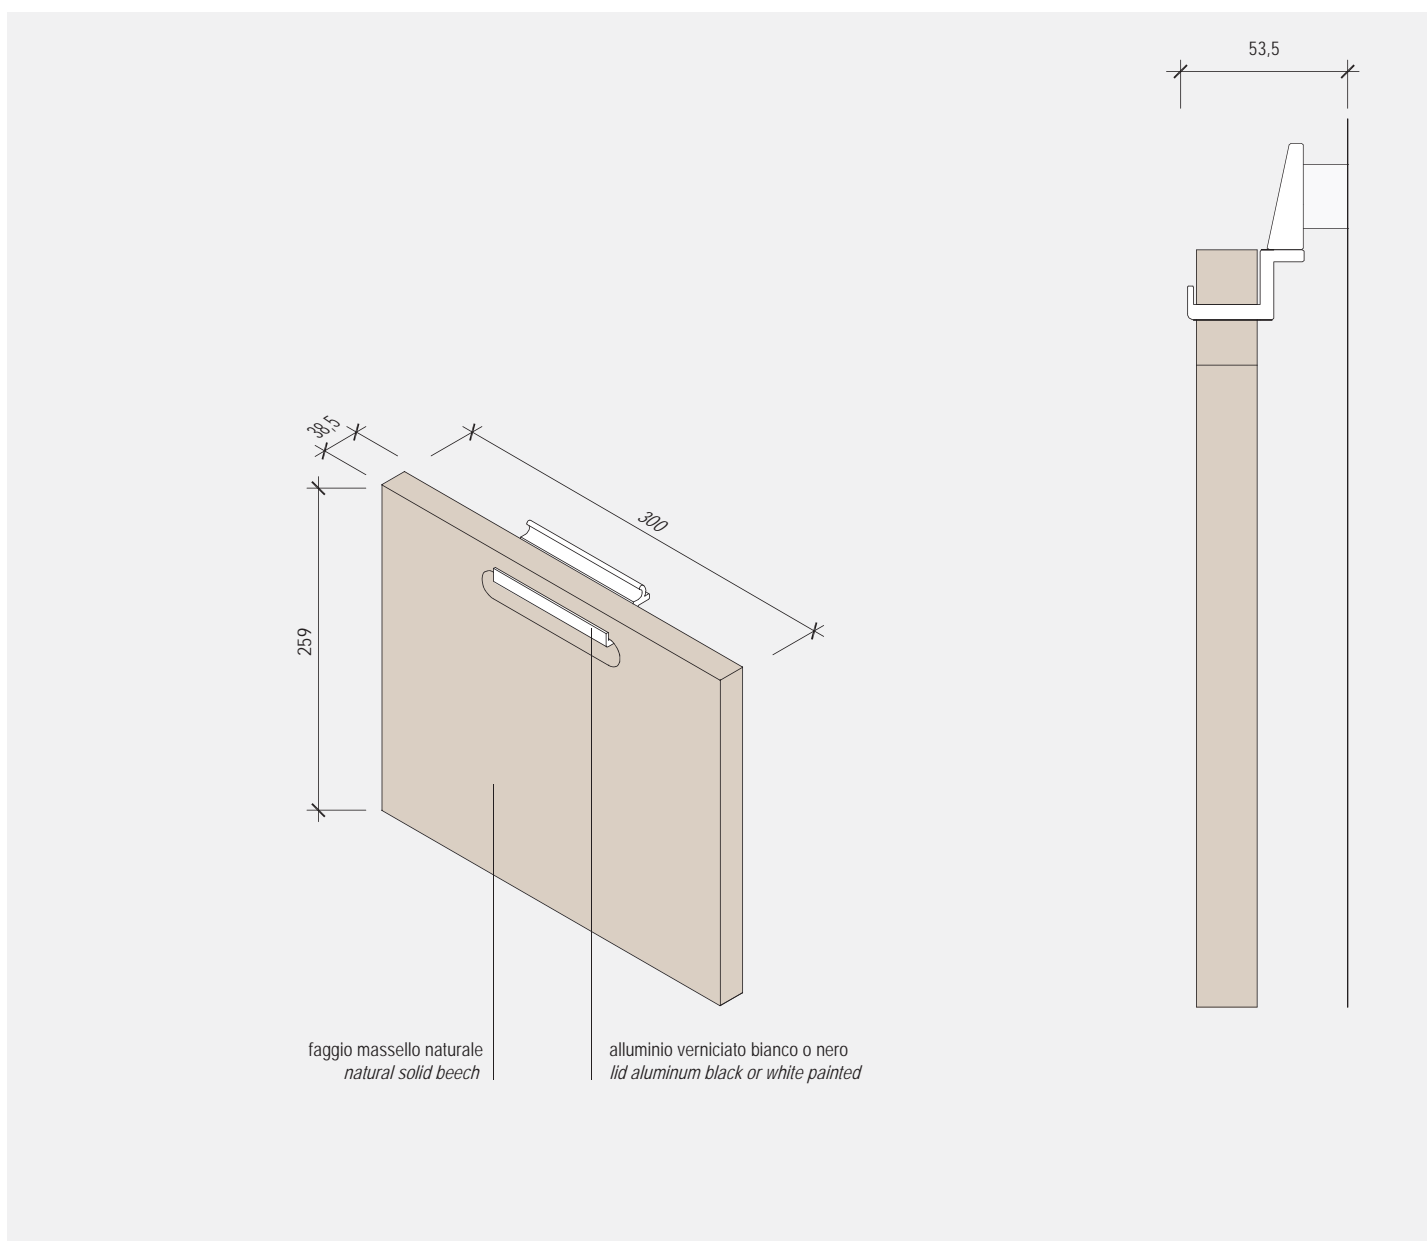

EASYRAIL LEAF

Portacoltelli 300 / Knives holder 300

pianta / plan

fronte / front

fianco / side

EASYRAIL LEAF

Portatagliere 300 / Chopping board holder 300

EASYRAIL LEAF