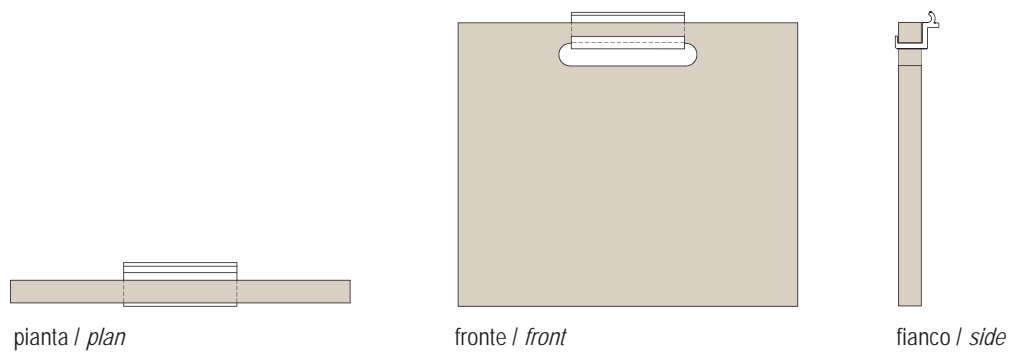

EASYRAIL LEAF

Portaspezie 300 / Spice holder 300

pianta / plan

fronte / front

fianco / side

faggio massello naturale
natural solid beech

alluminio verniciato bianco o nero
lid aluminum black or white painted

EASYRAIL LEAF

Portacoltelli 300 / Knives holder 300

pianta / plan

fronte / front

fianco / side

EASYRAIL LEAF

Portatagliere 300 / Chopping board holder 300

EASYRAIL LEAF