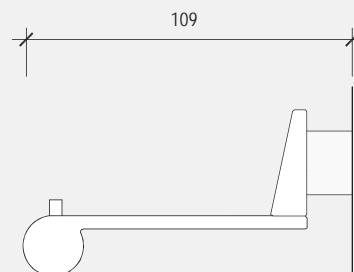

pianta / plan

fronte / front

fianco / side

**EASYRAIL LEAF****mensola con contenitori 300 / Shelf containers 300**

pianta / plan

fronte / front

fianco / side

**EASYRAIL LEAF****Ganci 150 / Utility hooks 150**pianta / *plan*fronte / *front*fianco / *side*

alluminio verniciato bianco o nero
lid aluminum black or white painted

EASYRAIL LEAF

Portatazze 200 / Cup holder 200

pianta / plan

fronte / front

fianco / side

**EASYRAIL LEAF****Portarotolo 325 / Roll holder 325**

pianta / plan

fronte / front

fianco / side

alluminio verniciato bianco o nero
lid aluminum black or white painted

**EASYRAIL LEAF****Portatablet 300 / Tablet holder 300**

pianta / plan

fronte / front

fianco / side