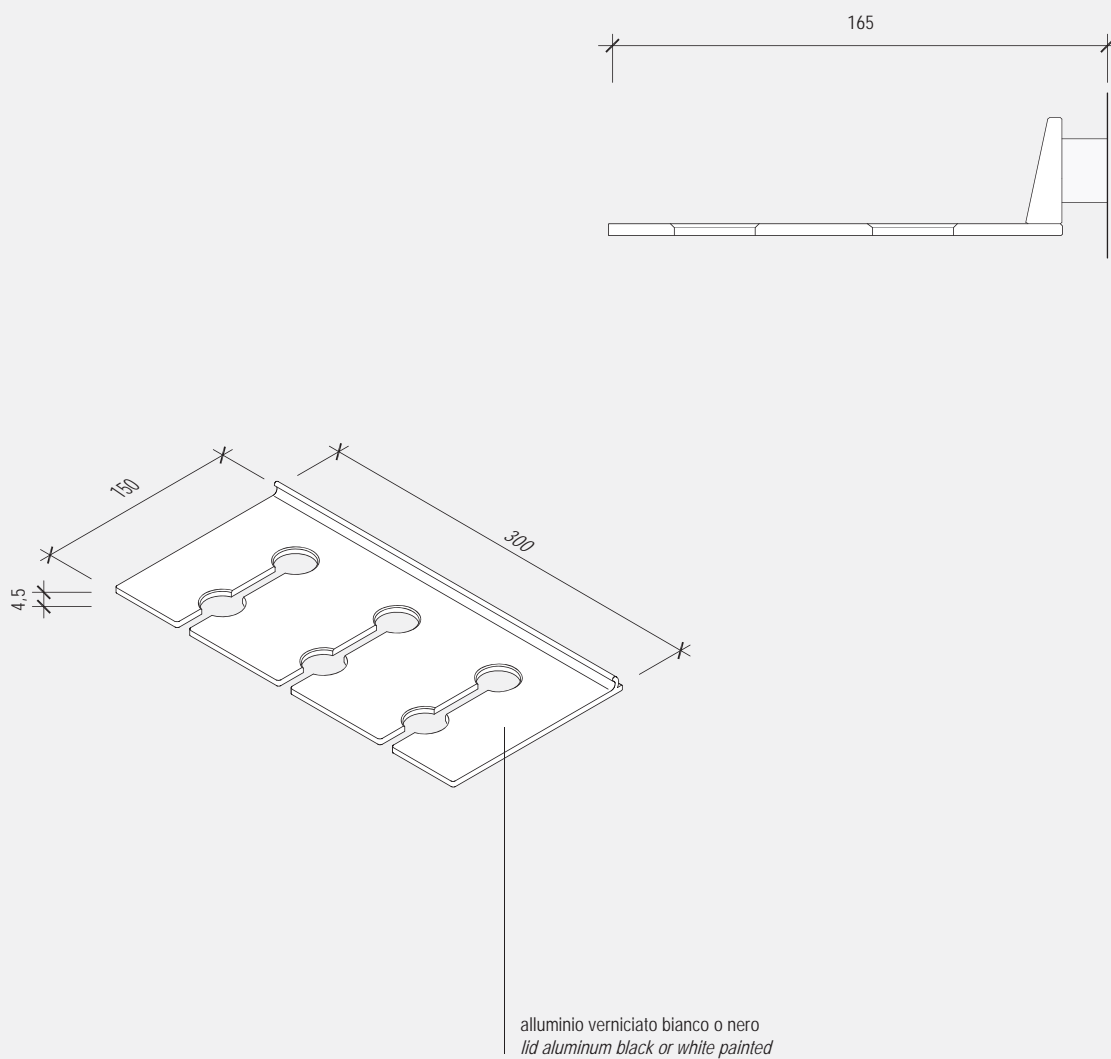

fianco / *side*

EASYRAIL LEAF

Mensola 600 / Shelf 600

pianta / plan

fronte / front

fianco / side

EASYRAIL LEAF

Portabicchieri 300 / Glass holder 300

pianta / plan

fronte / front

fianco / side

**EASYRAIL LEAF****mensola con contenitori 300 / Shelf containers 300**

pianta / plan

fronte / front

fianco / side

**EASYRAIL LEAF****Ganci 150 / Utility hooks 150**pianta / *plan*fronte / *front*fianco / *side*