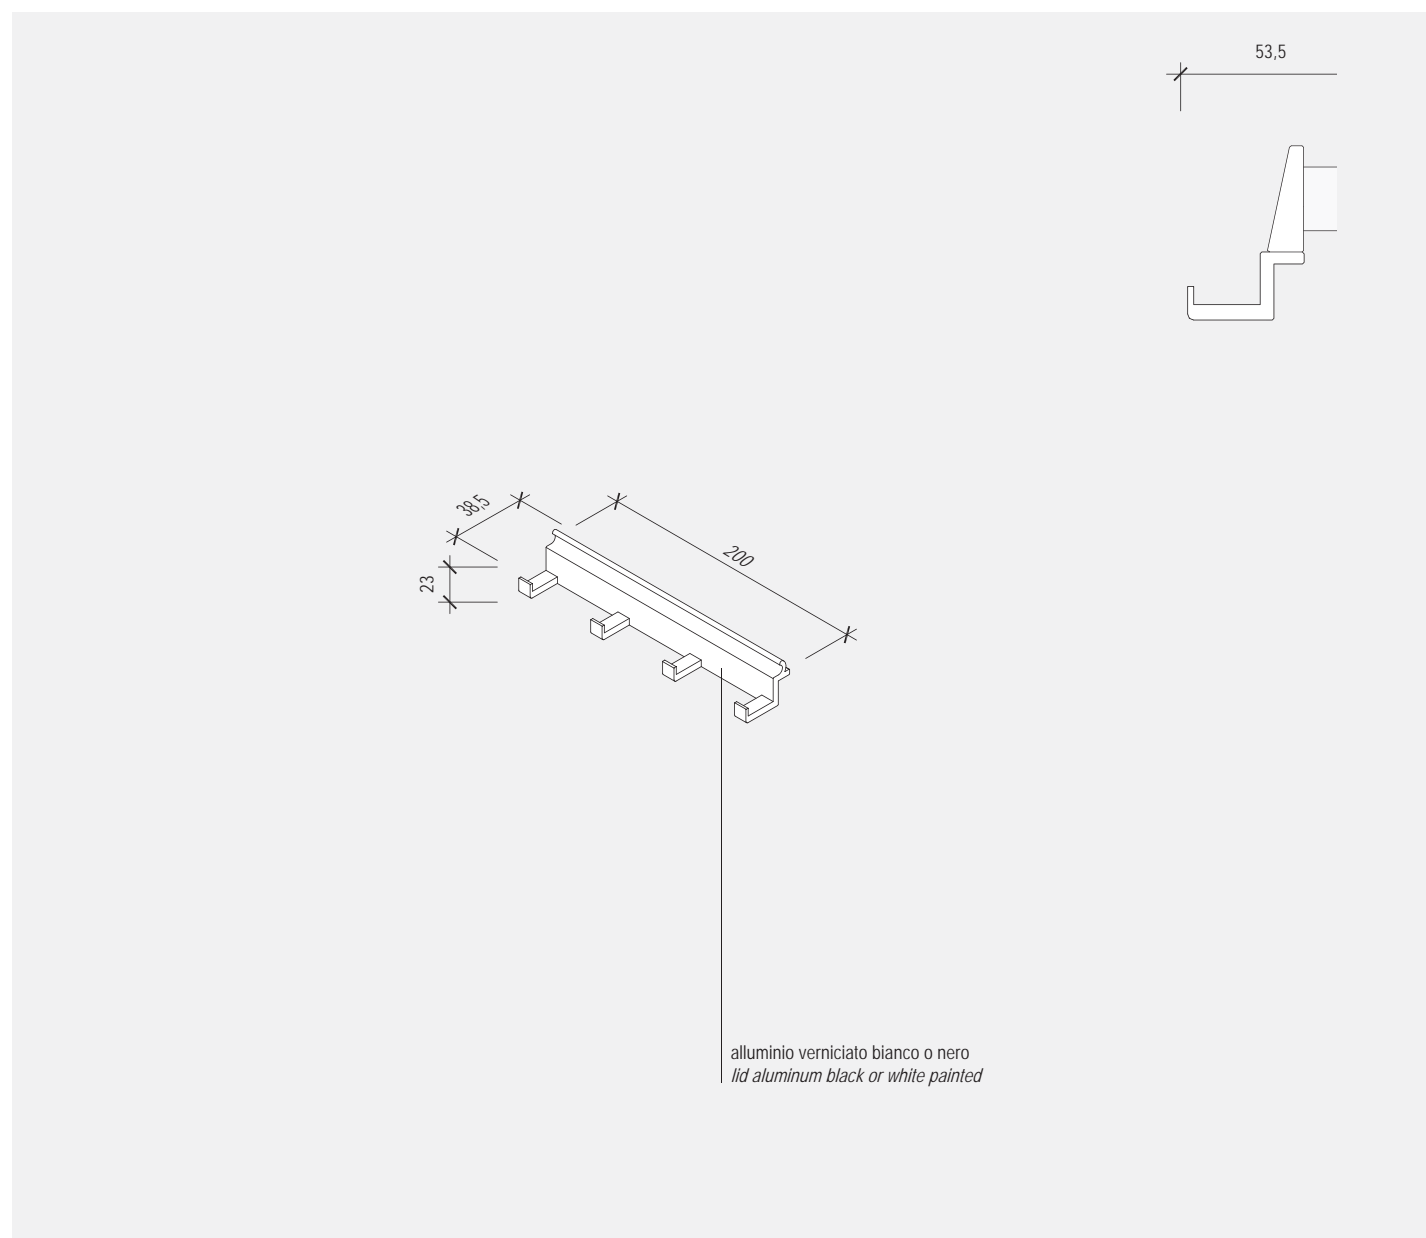

alluminio verniciato bianco o nero
lid aluminum black or white painted

EASYRAIL LEAF

Portatazze 200 / Cup holder 200

pianta / plan

fronte / front

fianco / side

**EASYRAIL LEAF****Portarotolo 325 / Roll holder 325**