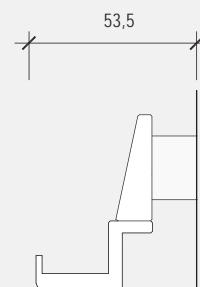

fianco / *side*

EASYRAIL LEAF

Mensola 600 / Shelf 600

pianta / plan

fronte / front

fianco / side

EASYRAIL LEAF

Portabicchieri 300 / Glass holder 300

pianta / plan

fronte / front

fianco / side

**EASYRAIL LEAF****mensola con contenitori 300 / Shelf containers 300**

pianta / plan

fronte / front

fianco / side

**EASYRAIL LEAF****Ganci 150 / Utility hooks 150**pianta / *plan*fronte / *front*fianco / *side*

alluminio verniciato bianco o nero
lid aluminum black or white painted

EASYRAIL LEAF

Portatazze 200 / Cup holder 200

pianta / plan

fronte / front

fianco / side

**EASYRAIL LEAF****Portarotolo 325 / Roll holder 325**