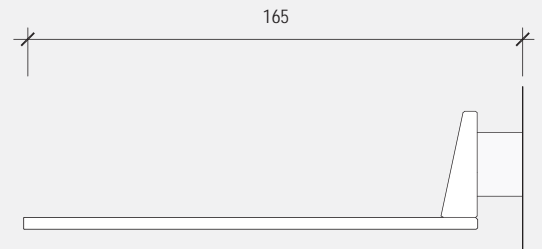

pianta / plan

fronte / front

fianco / side

alluminio verniciato bianco o nero
lid aluminum black or white painted

EASYRAIL LEAF

Mensola 450 / Shelf 450

pianta / *plan*

fronte / *front*