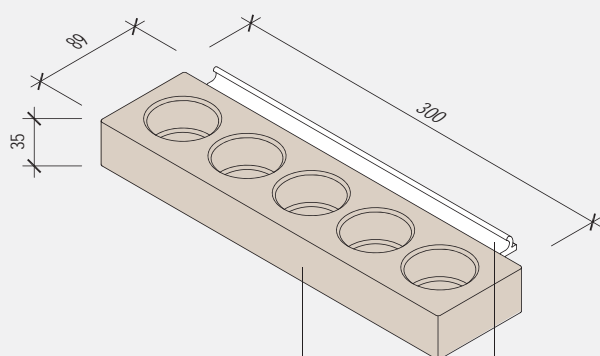

EASYRAIL LEAF

Portaspezie 300 / Spice holder 300

pianta / plan

fronte / front

fianco / side

faggio massello naturale
natural solid beech

alluminio verniciato bianco o nero
lid aluminum black or white painted

EASYRAIL LEAF

Portacoltelli 300 / Knives holder 300

pianta / plan

fronte / front

fianco / side

EASYRAIL LEAF

Portatagliere 300 / Chopping board holder 300

EASYRAIL LEAF