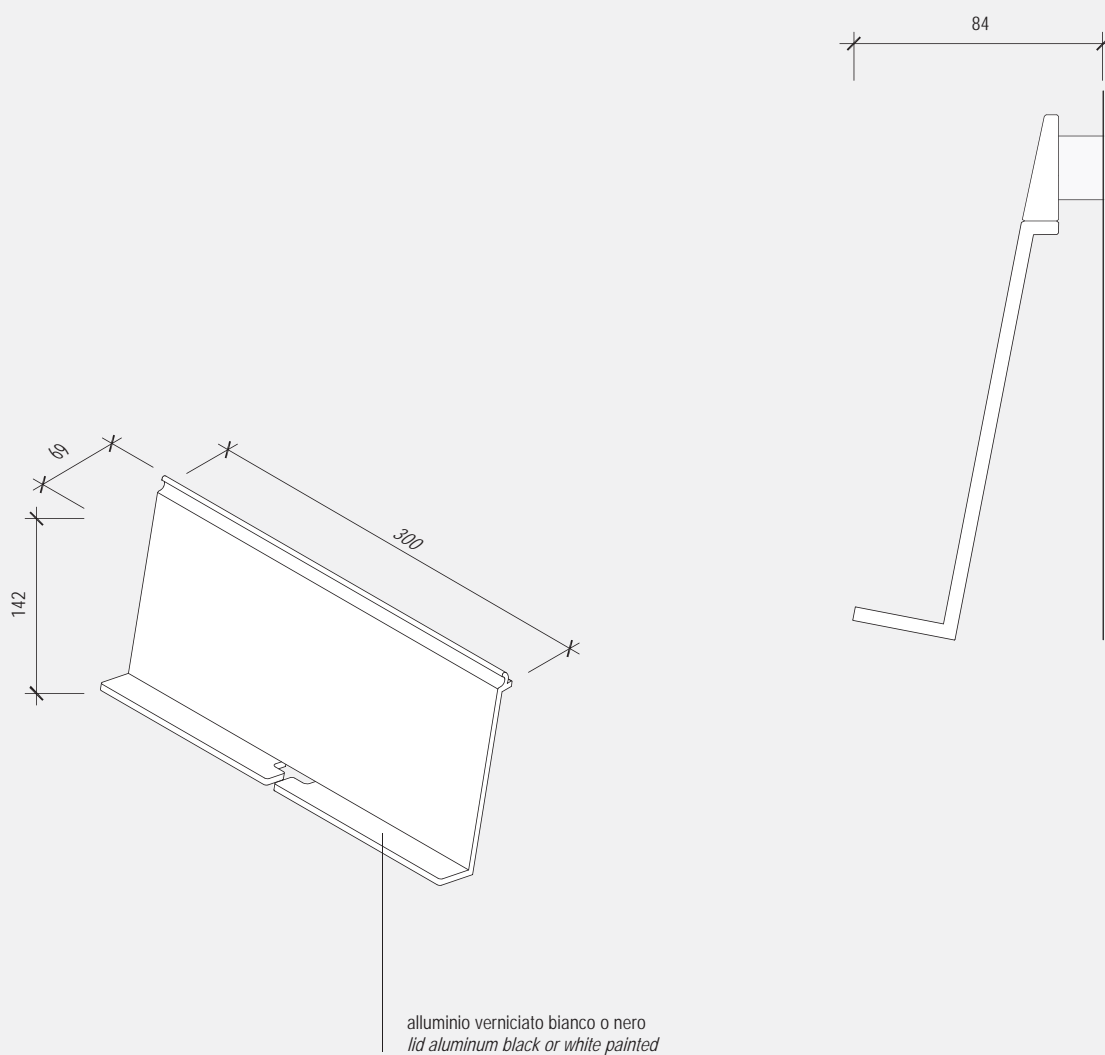

pianta / plan

fronte / front

fianco / side

alluminio verniciato bianco o nero
lid aluminum black or white painted

**EASYRAIL LEAF****Portatablet 300 / Tablet holder 300**

pianta / plan

fronte / front

fianco / side