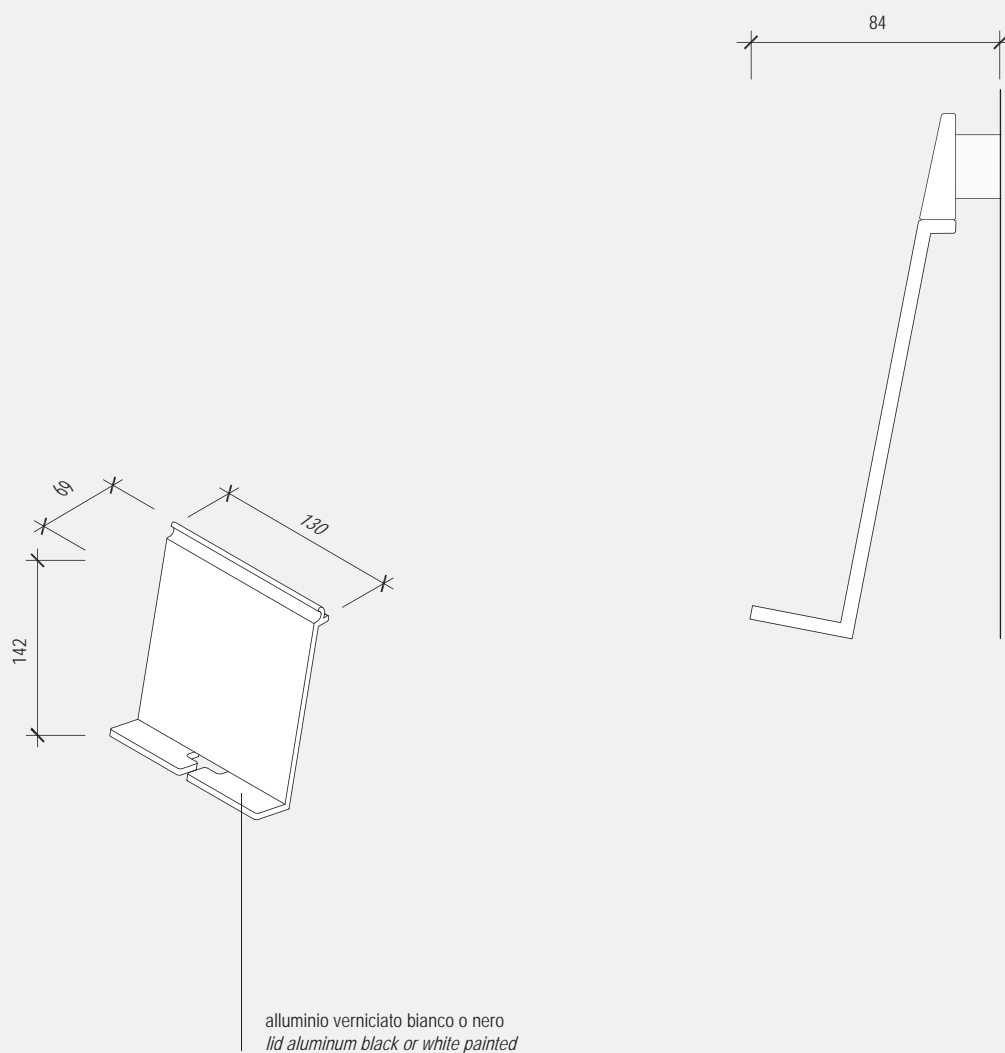

EASYRAIL LEAF

Portasmartphone 130 / Smartphone holder 130