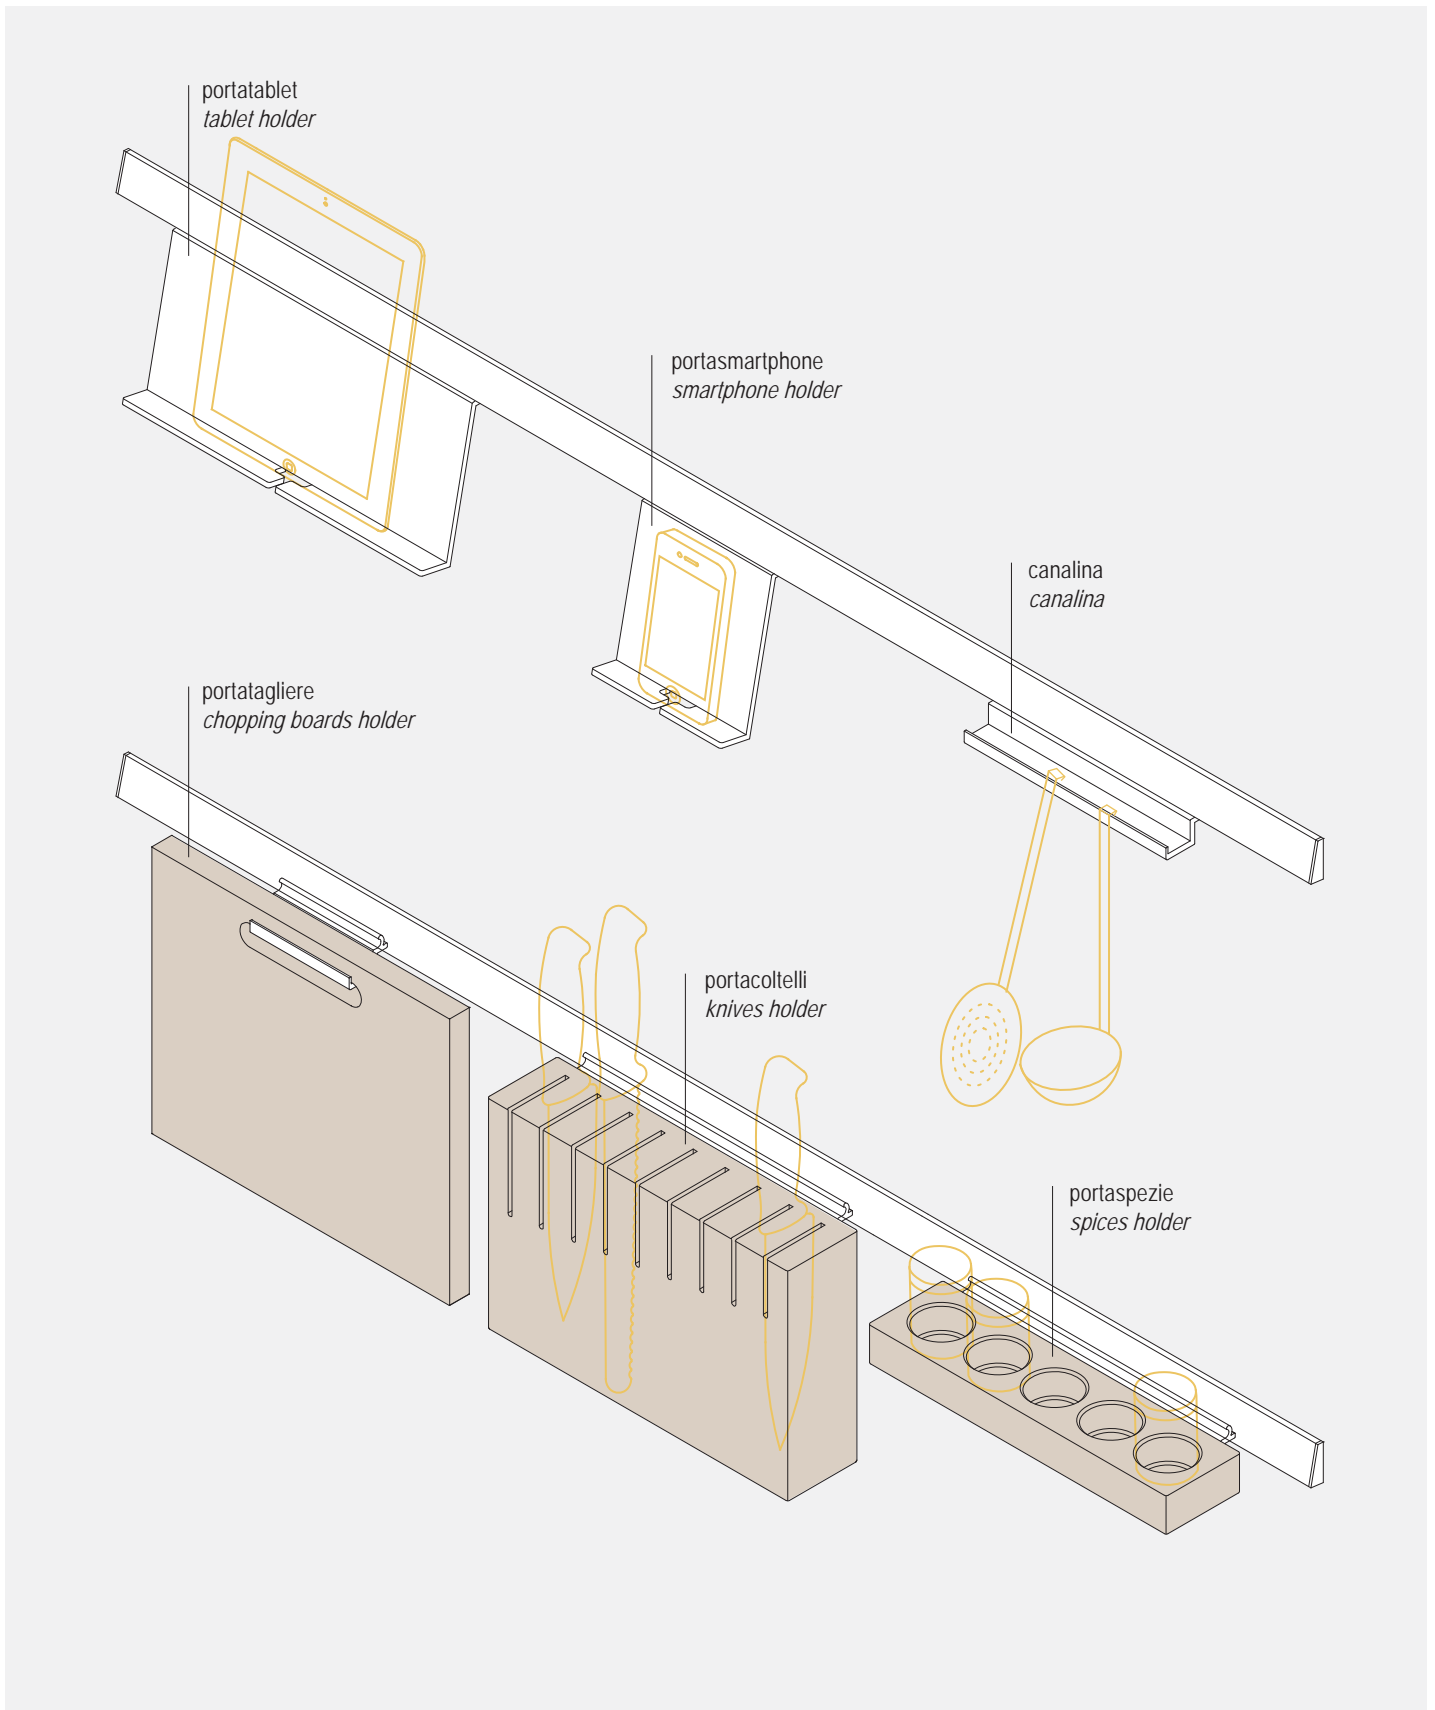

EasyRail Leaf reinterprets the kitchen's rail in an innovative way. EasyRail Leaf consists by triangular section aluminum bar with quick fixing accessories. EasyRail Leaf it was thought to facilitate the installation and to exploit the space below wall cabinet. Available on different size and finishing: black, white or inox.

EASYRAIL LEAF

Ambientazioni / Scene

EasyRail Leaf è stato disegnato per una semplice installazione e per inserire e spostare gli accessori in modo pratico e veloce. Una volta installata la barra a parete, sarà sufficiente disporre gli accessori a piacimento lungo il profilo.

EasyRail Leaf permits a simple installation. It is possible insert all the accessories in a simple way. After the rail installation on the wall, it's required to dispose the accessories at preference.

EASYRAIL LEAF

Accessori / Accessories

EASYRAIL LEAF

Accessori / Accessories

EASYRAIL LEAF

Barra / Rod

EASYRAIL LEAF

Mensola 300 / Shelf 300