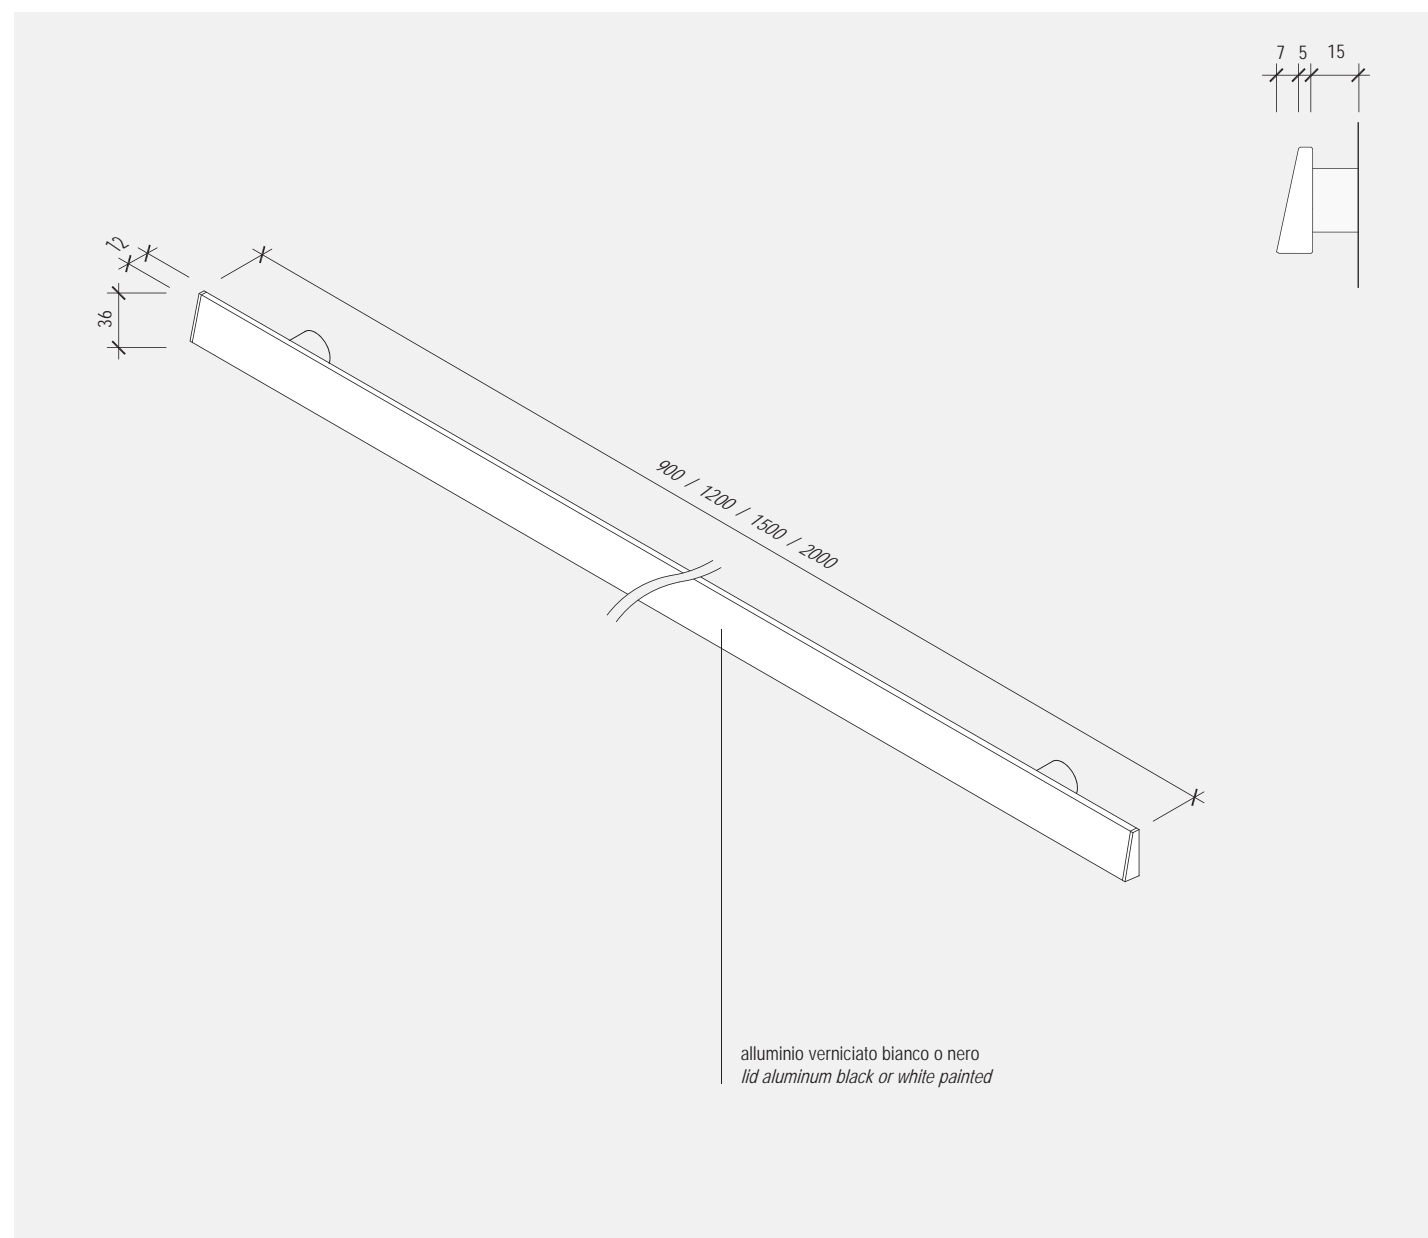

EasyRail Leaf reinterprets the kitchen's rail in an innovative way. EasyRail Leaf consists by triangular section aluminum bar with quick fixing accessories. EasyRail Leaf it was thought to facilitate the installation and to exploit the space below wall cabinet. Available on different size and finishing: black, white or inox.

EASYRAIL LEAF

Ambientazioni / Scene

EasyRail Leaf è stato disegnato per una semplice installazione e per inserire e spostare gli accessori in modo pratico e veloce. Una volta installata la barra a parete, sarà sufficiente disporre gli accessori a piacimento lungo il profilo.

EasyRail Leaf permits a simple installation. It is possible insert all the accessories in a simple way. After the rail installation on the wall, it's required to dispose the accessories at preference.

EASYRAIL LEAF

Accessori / Accessories

EASYRAIL LEAF

Accessori / Accessories

EASYRAIL LEAF

Barra / Rod

EASYRAIL LEAF

Mensola 300 / Shelf 300