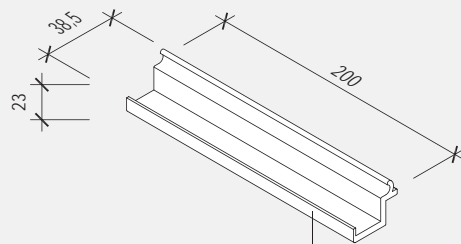

**EASYRAIL LEAF****Portasmartphone 130 / Smartphone holder 130**pianta / *plan*fronte / *front*fianco / *side*

EASYRAIL LEAF

Canalina 200 / Duct 200

pianta / plan

fronte / front

fianco / side

alluminio verniciato bianco o nero
lid aluminum black or white painted