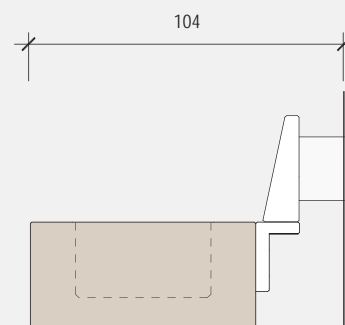

EASYRAIL LEAF

Portaspezie 300 / Spice holder 300

pianta / plan

fronte / front

fianco / side

faggio massello naturale
natural solid beech

alluminio verniciato bianco o nero
lid aluminum black or white painted

EASYRAIL LEAF

Portacoltelli 300 / Knives holder 300

pianta / plan

fronte / front

fianco / side

EASYRAIL LEAF

Portatagliere 300 / Chopping board holder 300

EASYRAIL LEAF