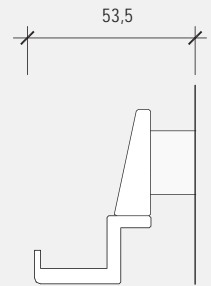

**EASYRAIL LEAF****Portasmartphone 130 / Smartphone holder 130**pianta / *plan*fronte / *front*fianco / *side*

EASYRAIL LEAF

Canalina 200 / Duct 200

pianta / plan

fronte / front

fianco / side

alluminio verniciato bianco o nero
lid aluminum black or white painted