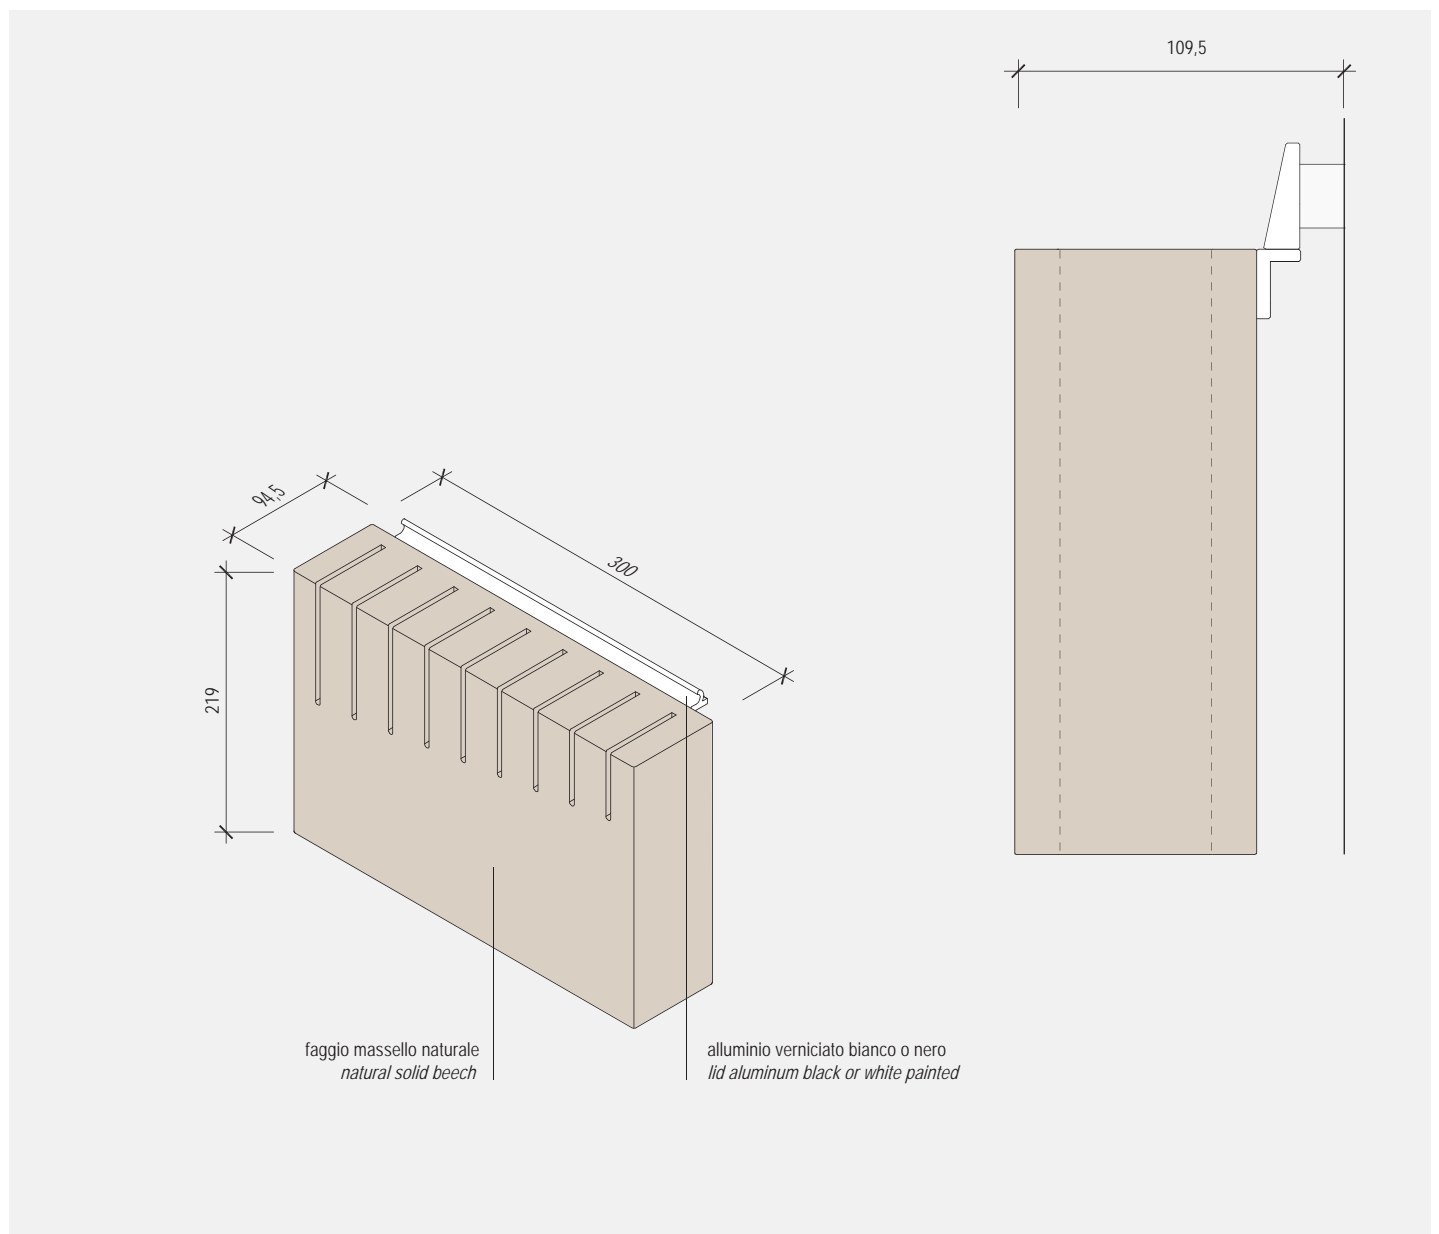

EASYRAIL LEAF

Portacoltelli 300 / Knives holder 300

pianta / plan

fronte / front

fianco / side

EASYRAIL LEAF

Portatagliere 300 / Chopping board holder 300

EASYRAIL LEAF