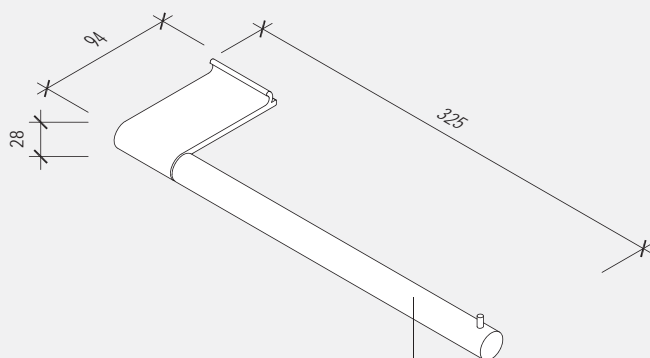

pianta / plan

fronte / front

fianco / side

**EASYRAIL LEAF****mensola con contenitori 300 / Shelf containers 300**

pianta / plan

fronte / front

fianco / side

**EASYRAIL LEAF****Ganci 150 / Utility hooks 150**pianta / *plan*fronte / *front*fianco / *side*

alluminio verniciato bianco o nero
lid aluminum black or white painted

EASYRAIL LEAF

Portatazze 200 / Cup holder 200

pianta / plan

fronte / front

fianco / side

**EASYRAIL LEAF****Portarotolo 325 / Roll holder 325**

pianta / plan

fronte / front

fianco / side

alluminio verniciato bianco o nero
lid aluminum black or white painted

**EASYRAIL LEAF****Portatablet 300 / Tablet holder 300**

pianta / plan

fronte / front

fianco / side