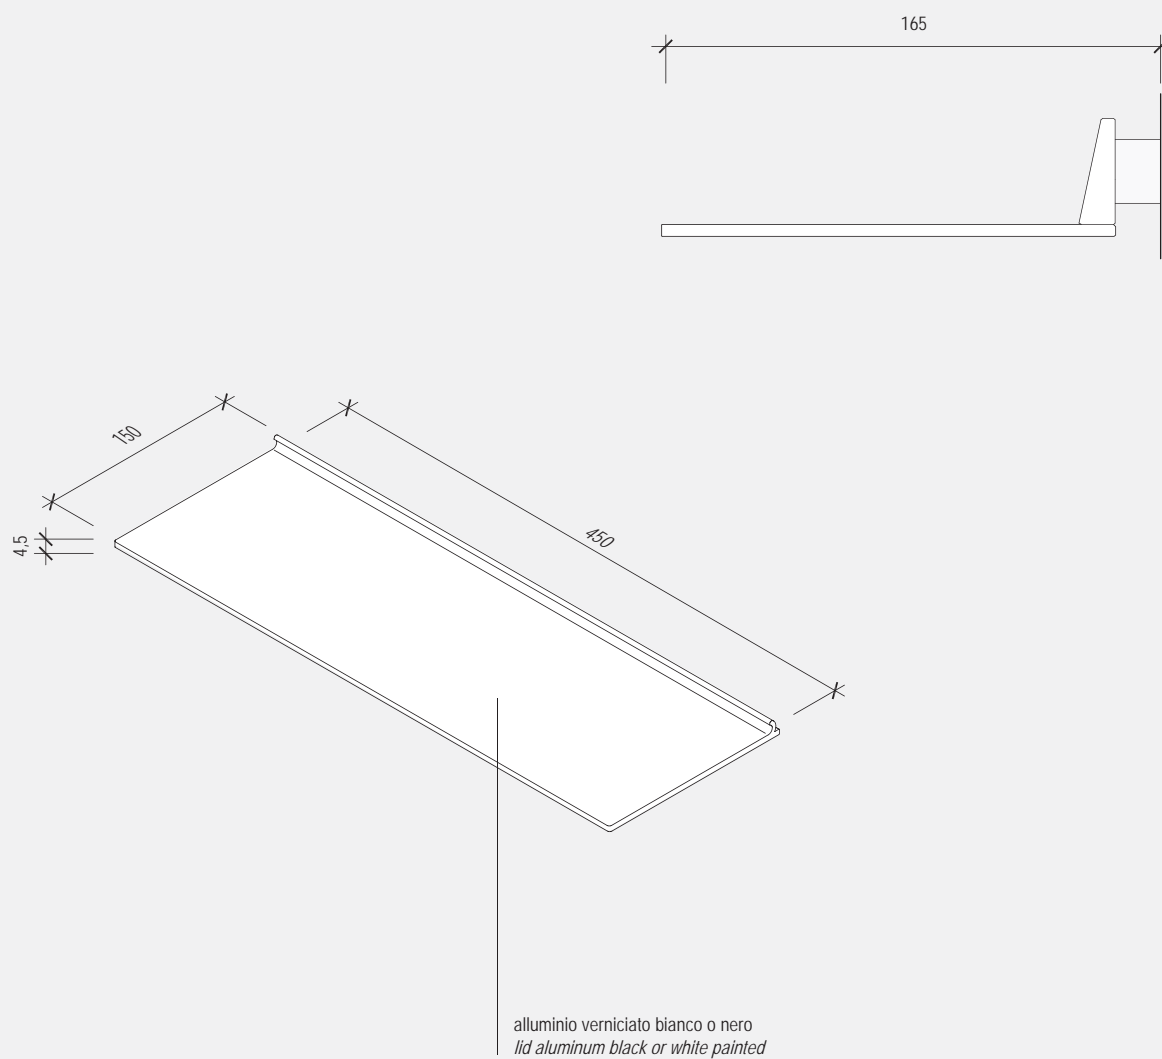

pianta / plan

fronte / front

fianco / side

alluminio verniciato bianco o nero
lid aluminum black or white painted

EASYRAIL LEAF

Mensola 450 / Shelf 450

pianta / *plan*

fronte / *front*

fianco / *side*

EASYRAIL LEAF

Mensola 600 / Shelf 600

pianta / plan

fronte / front

fianco / side

EASYRAIL LEAF

Portabicchieri 300 / Glass holder 300