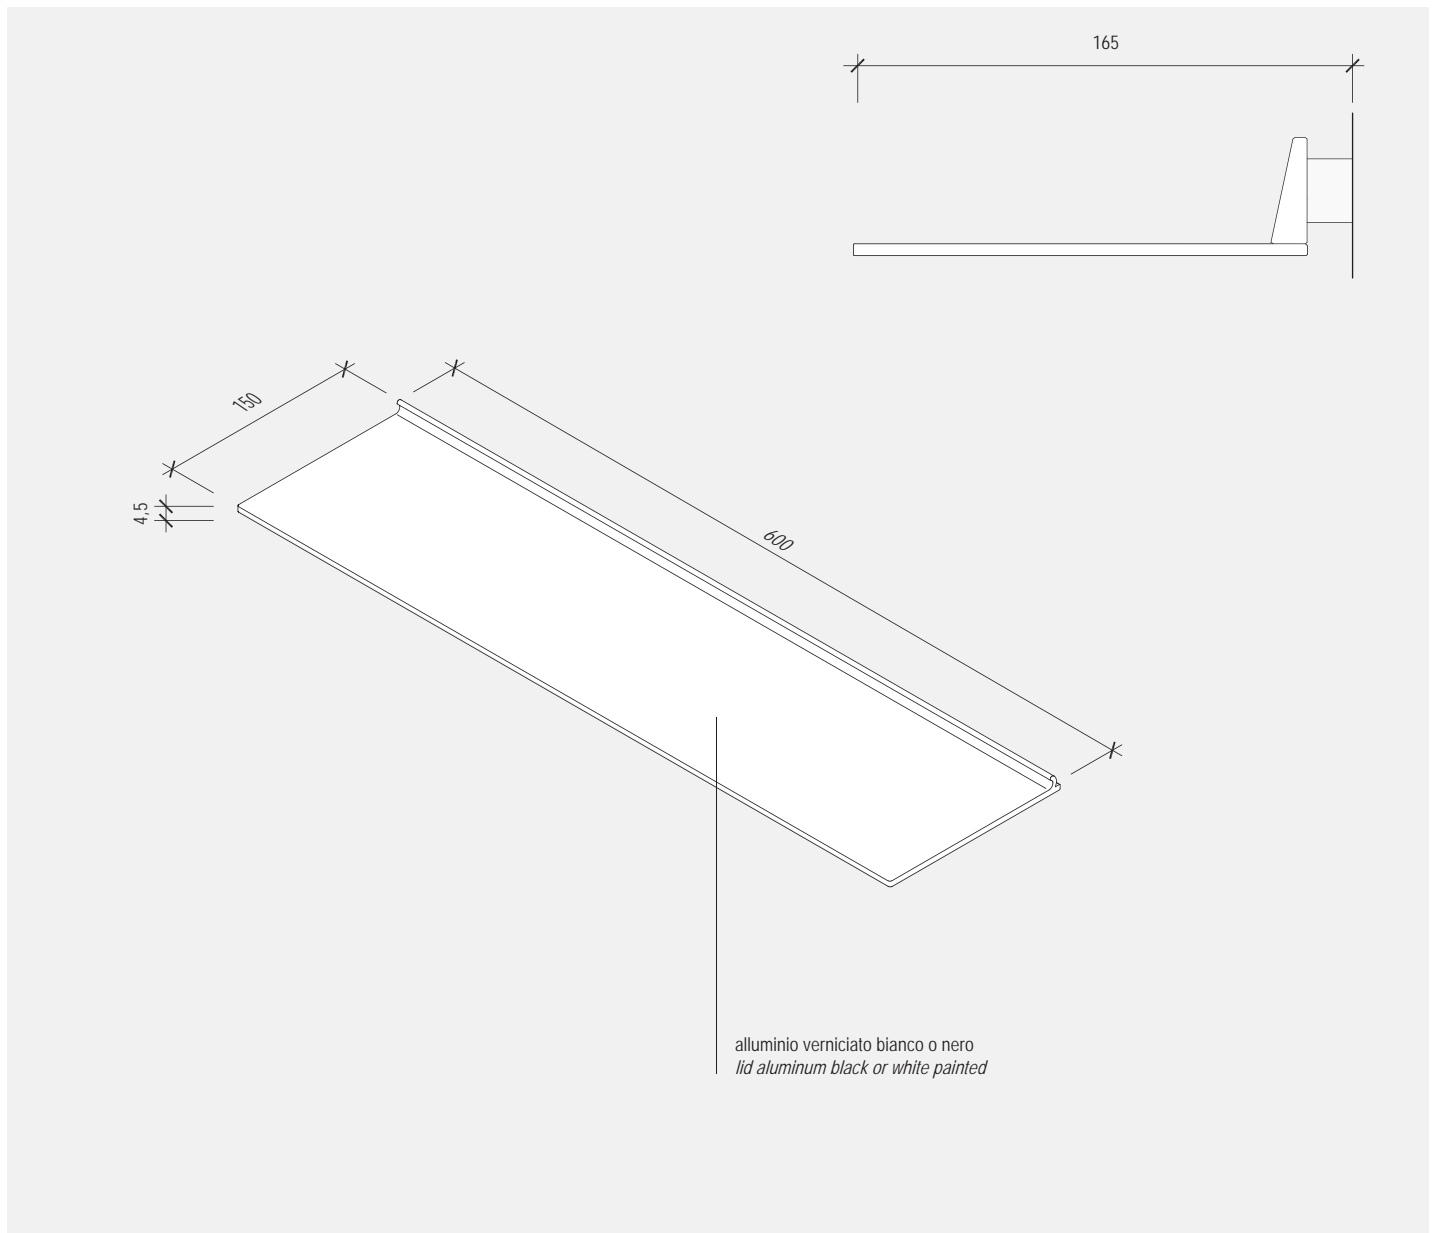

fianco / *side*

EASYRAIL LEAF

Mensola 600 / Shelf 600

pianta / plan

fronte / front

fianco / side

EASYRAIL LEAF

Portabicchieri 300 / Glass holder 300

pianta / plan

fronte / front

fianco / side

**EASYRAIL LEAF****mensola con contenitori 300 / Shelf containers 300**

pianta / plan

fronte / front

fianco / side

**EASYRAIL LEAF****Ganci 150 / Utility hooks 150**pianta / *plan*fronte / *front*fianco / *side*