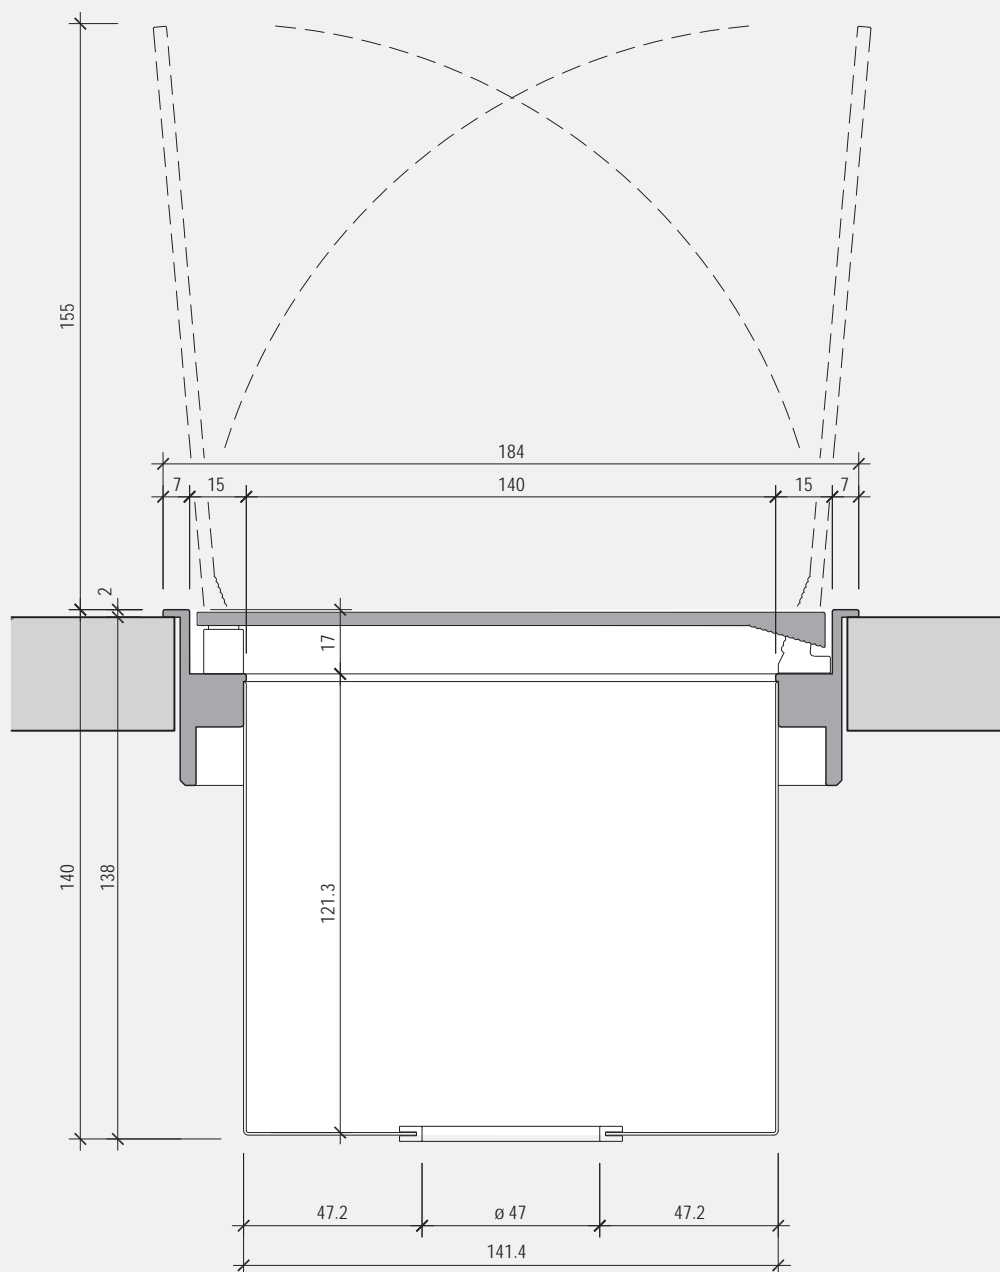

EasyRack Office 500

L 516 x P 160 x H 140

- Vaschetta raccogli-cavi L500 H125
- Cable management box L500 H125

OFF0500PX

alluminio verniciato piombo
aluminum painted

EasyRack Office