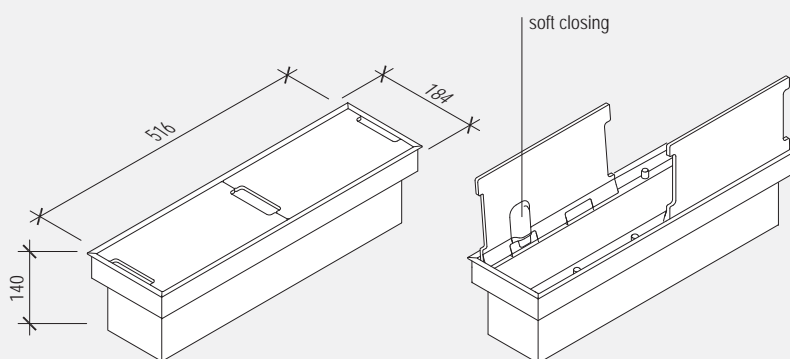

EasyRack Office 500

L 516 x P 160 x H 140

- Vaschetta raccogli-cavi L500 H125
- Cable management box L500 H125

OFF0500PX

alluminio verniciato piombo
aluminum painted

EasyRack Office