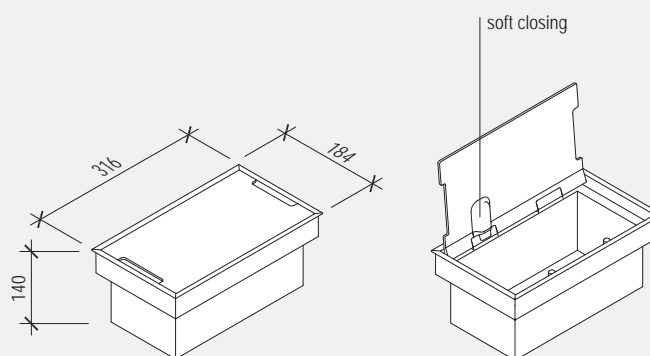

EasyRack Office 300

L 316 x P 160 x H 140

- Vaschetta raccogli-cavi L300 H125
- Cable management box L300 H125

OFF0300PX

alluminio verniciato piombo
aluminum piombo painted

EasyRack Office