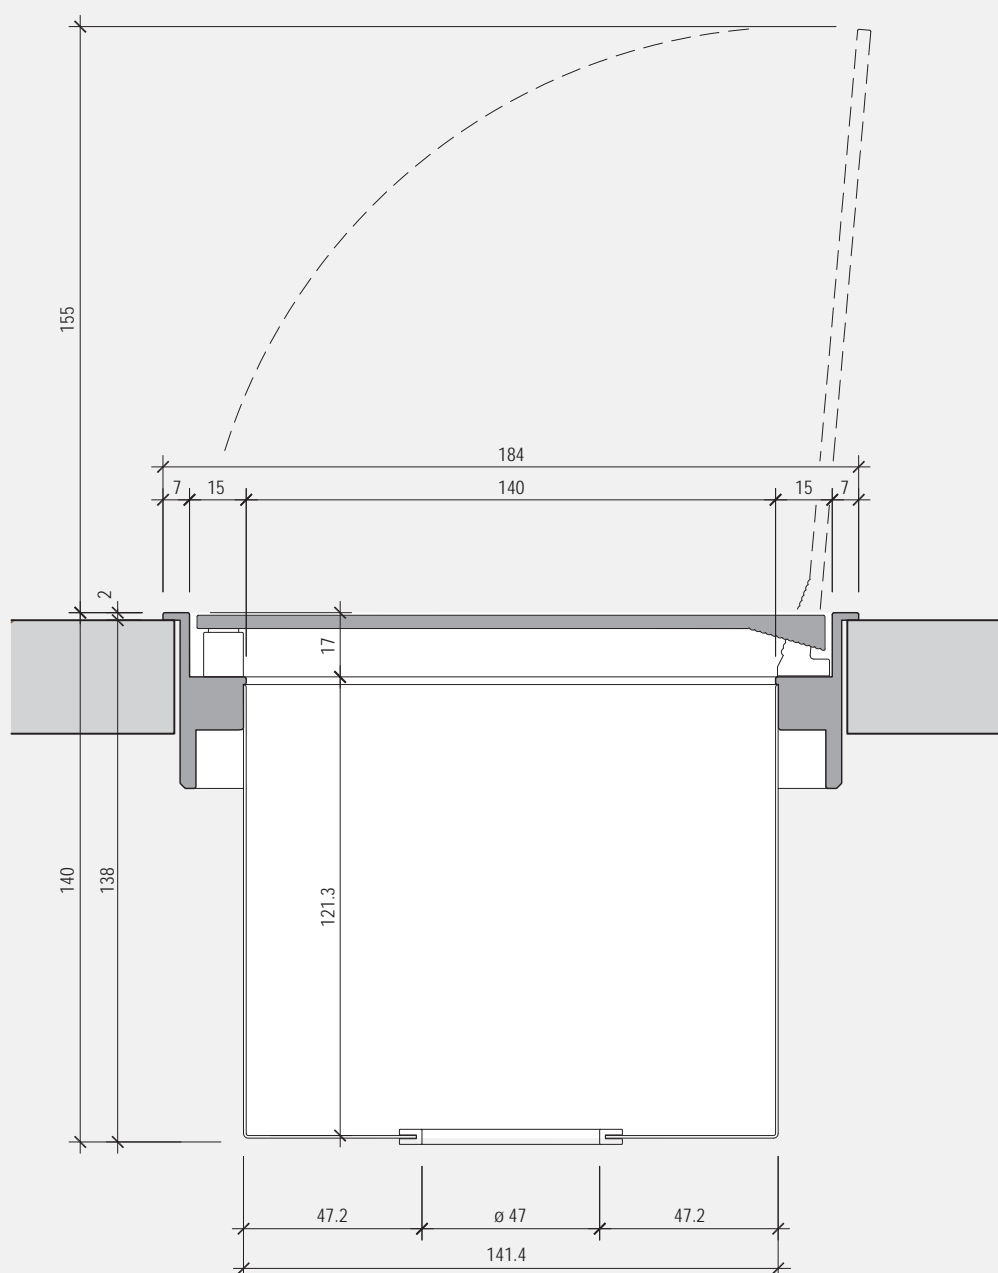

EasyRack Office 300

L 316 x P 160 x H 140

- Vaschetta raccogli-cavi L300 H125
- Cable management box L300 H125

OFF0300PX

alluminio verniciato piombo
aluminum piombo painted

EasyRack Office