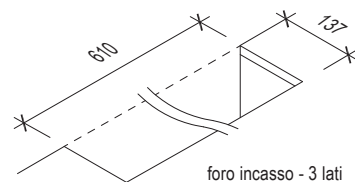

EASyrack Living 600
LIV0600M04

pianta chiuso / close plan

pianta / plan

foro incasso - 4 lati
recessed hole - 4 sides

foro incasso - 3 lati
recessed hole - 3 sides

fronte / front

fianco / side