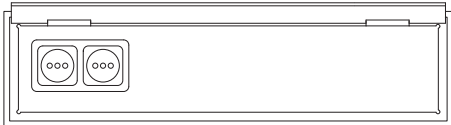

EASyrack LIVING 600
LIV0600M02

pianta chiuso / close plan

pianta / plan

foro incasso - 4 lati
recessed hole - 4 sides

foro incasso - 3 lati
recessed hole - 3 sides

fronte / front

fianco / side