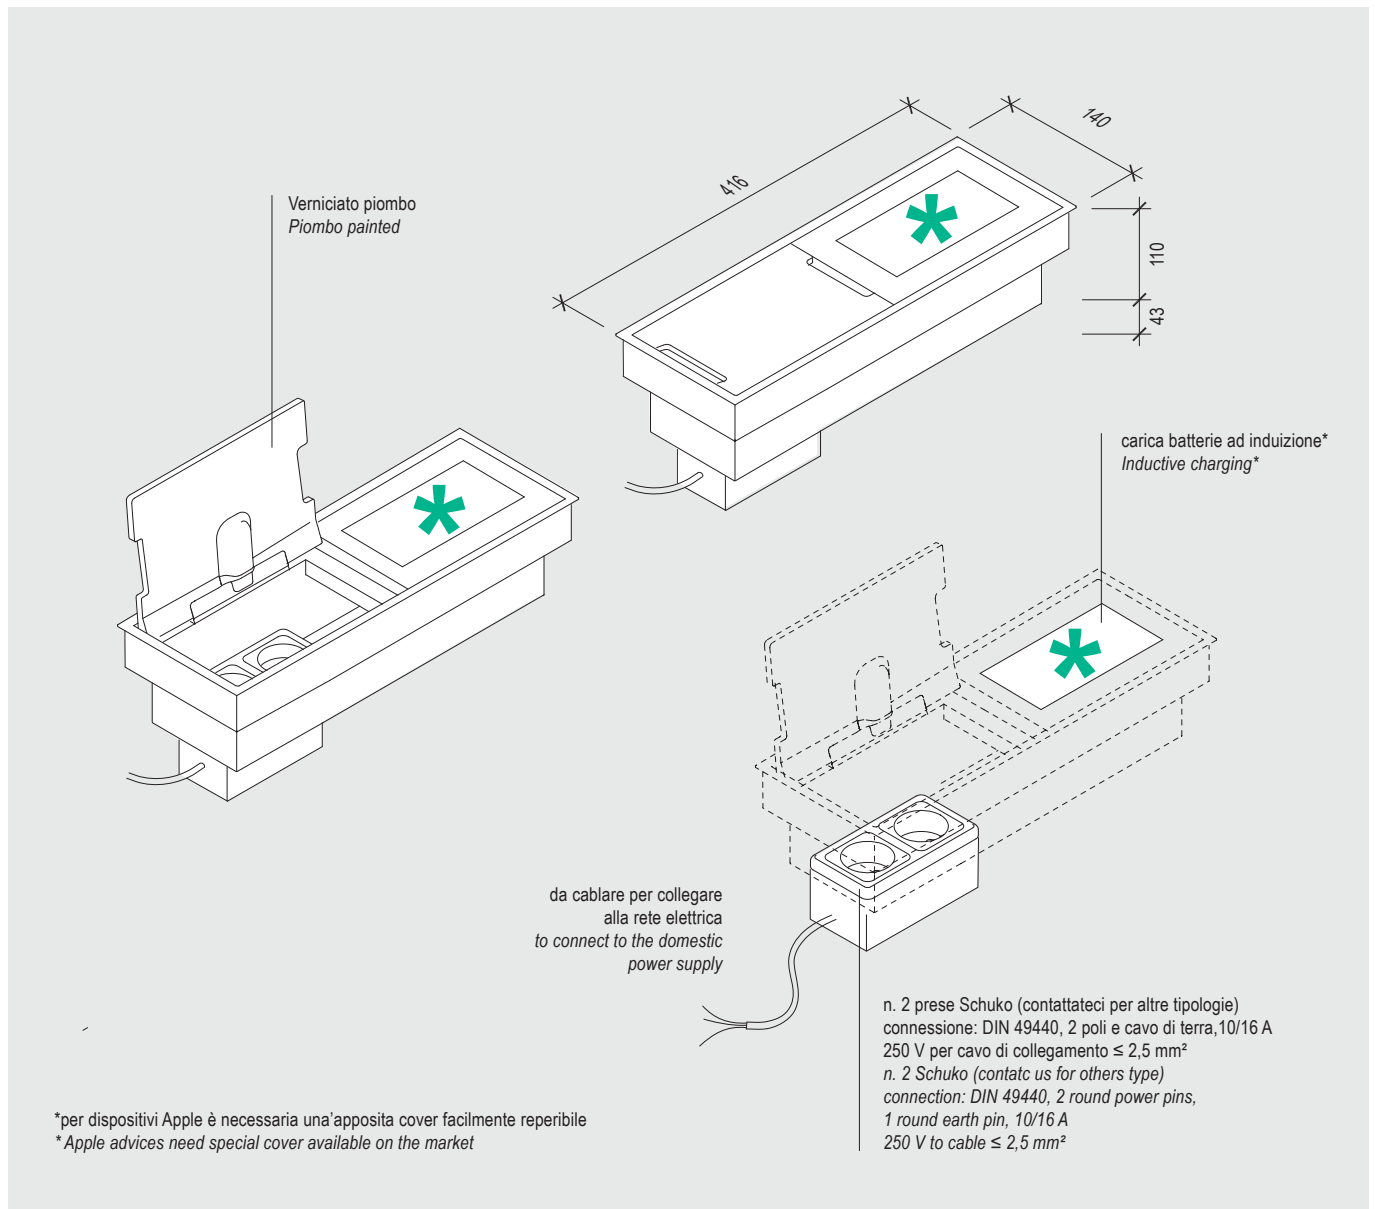

EASYRACK LIVING 400
LIV0400M03

pianta chiuso / close plan

pianta / plan

foro incasso - 4 lati
recessed hole - 4 sides

foro incasso - 3 lati
recessed hole - 3 sides

soft closing

fronte / front

fianco / side