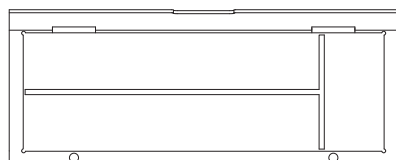

EASYRACK KITCHEN

porta utensili 450 / kitchen tools holder 450

pianta chiuso / close plan

pianta / plan

fronte / front

fianco / side