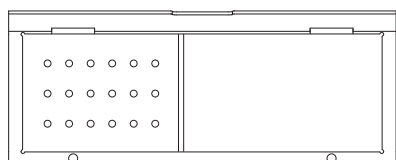

**EASyrACK KITCHEN****porta spugne e detersivi 450 / cleaning products holder 450**

pianta chiuso / close plan

pianta / plan

fronte / front

fianco / side