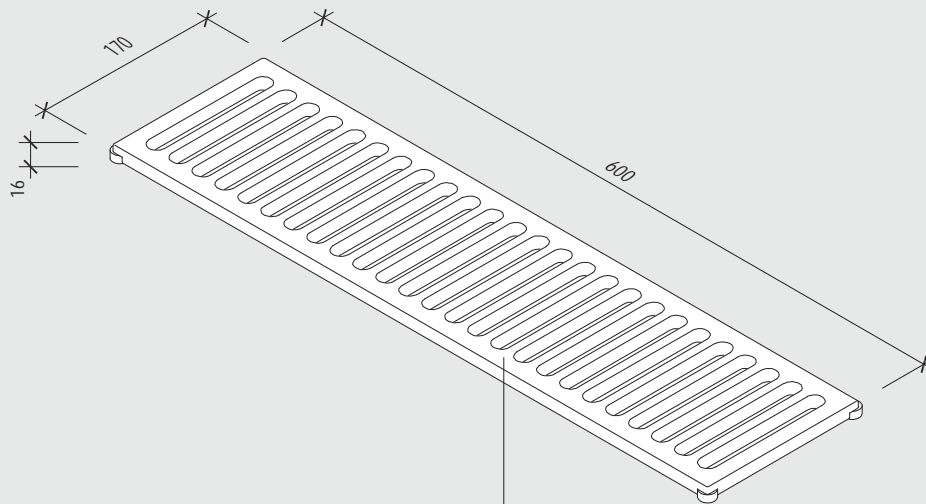

**EASYRACK KITCHEN**  
**gocciolatoio 600 / drip tray 600**

pianta / plan

fronte / front

fianco / side

Corian bianco o nero  
Corian white or black