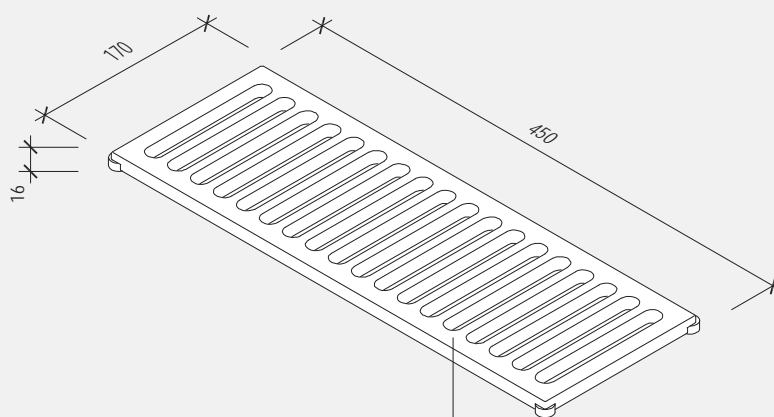

EASyrACK KITCHEN

gocciolatoio 450 / drip tray 450

pianta / plan

fronte / front

fianco / side

Corian bianco o nero
Corian white or black