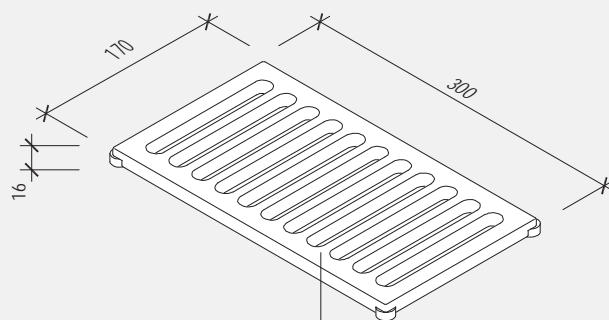

EASYRACK KITCHEN

gocciolatoio 300 / drip tray 300

pianta / plan

fronte / front

fianco / side

Corian bianco o nero
Corian white or black