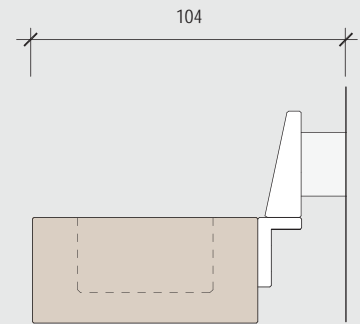

EASYRAIL LEAF
 portaspezie / spice holder

pianta / plan

fronte / front

fianco / side

faggio massello naturale
 natural solid beech

alluminio verniciato bianco o nero
 lid aluminum black or white painted