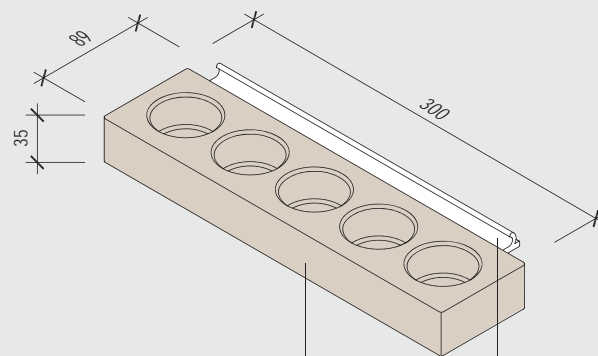

EASYRAIL LEAF
 portaspezie / spice holder

pianta / plan

fronte / front

fianco / side

faggio massello naturale
 natural solid beech

alluminio verniciato bianco o nero
 lid aluminum black or white painted