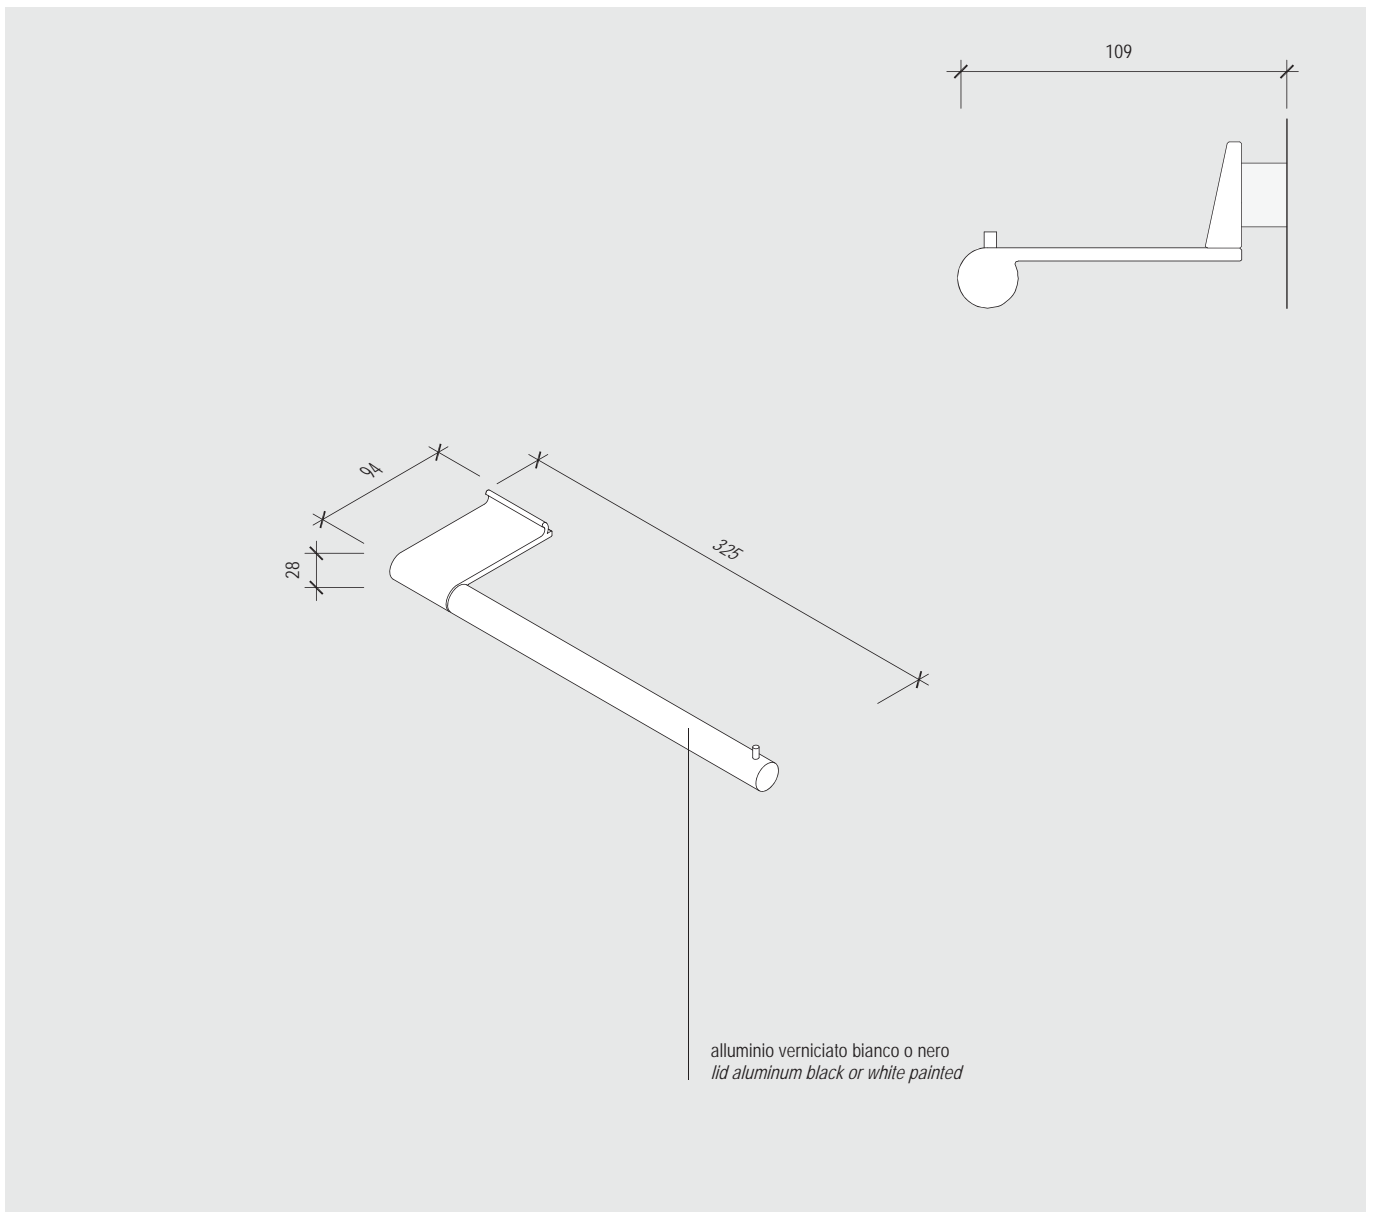

**EASYRAIL LEAF**  
portarotolo / roll holder

pianta / plan

fronte / front

fianco / side

alluminio verniciato bianco o nero  
lid aluminum black or white painted