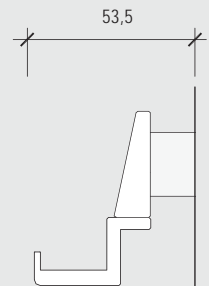

EASYRAIL LEAF
ganci / utility hooks

pianta / plan

fronte / front

fianco / side

alluminio verniciato bianco o nero
lid aluminum black or white painted