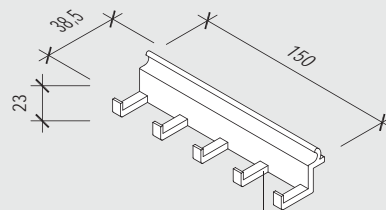

EASYRAIL LEAF
ganci / utility hooks

pianta / plan

fronte / front

fianco / side

alluminio verniciato bianco o nero
lid aluminum black or white painted