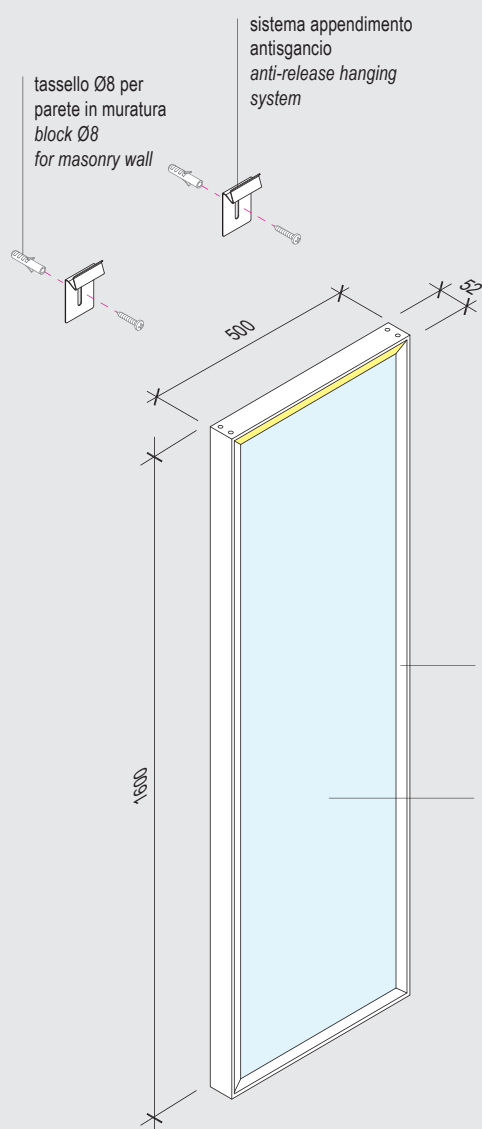

EasyMirror 500 x 1600 - EM0501600

luce Led lato corto / Led light short side - 90000152

- profilo in alluminio verniciato VE06 metal grey
- specchio SP01 naturale 4mm
- luce Led 3000K
- alimentatore IP44 - 230/24V
- sistema di appendamento antigancio
- tasselli per parete in muratura
- imballo in cartone

- *frame in painted aluminum VE06 metal gray*
- *mirror SP01 naturale 4 mm*
- *3000K Led light*
- *IP44 - 230 / 24V power supply*
- *anti-release hanging system*
- *blocks for masonry wall*
- *cardboard packaging*

dettaglio profilo (lato luce) / frame detail (light side)