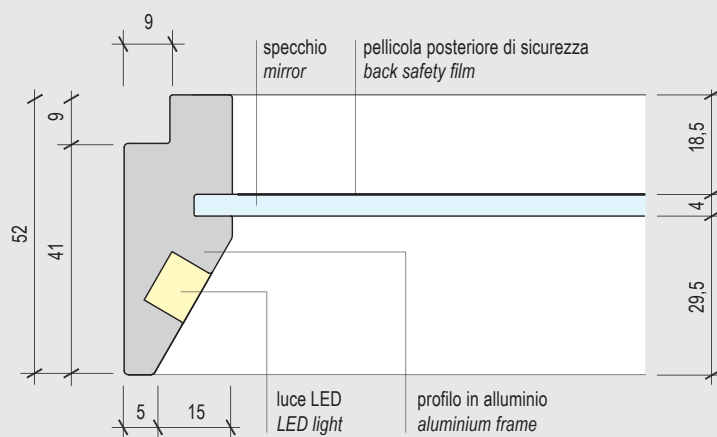

EasyMirror 500 x 1600 - EM0501600

luce Led lato corto / Led light short side - 90000152

- profilo in alluminio verniciato VE06 metal grey
- specchio SP01 naturale 4mm
- luce Led 3000K
- alimentatore IP44 - 230/24V
- sistema di appendamento antigancio
- tasselli per parete in muratura
- imballo in cartone

- *frame in painted aluminum VE06 metal gray*
- *mirror SP01 naturale 4 mm*
- *3000K Led light*
- *IP44 - 230 / 24V power supply*
- *anti-release hanging system*
- *blocks for masonry wall*
- *cardboard packaging*

dettaglio profilo (lato luce) / frame detail (light side)